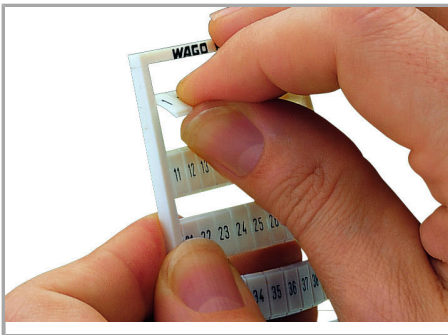

Weight	7.2 g
Fire load	0.215 MJ

Commercial data

Product Group	2 (Terminal Block Accessories)
Packaging type	BOX
Country of origin	DE
GTIN	4044918953986
Customs Tariff No.	491 19900000

Counterpart

Installation Notes

Application

Separating a strip from the WMB marker card.