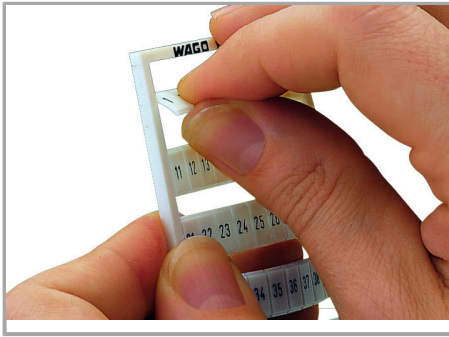

Separating a strip from the WMB marker card.