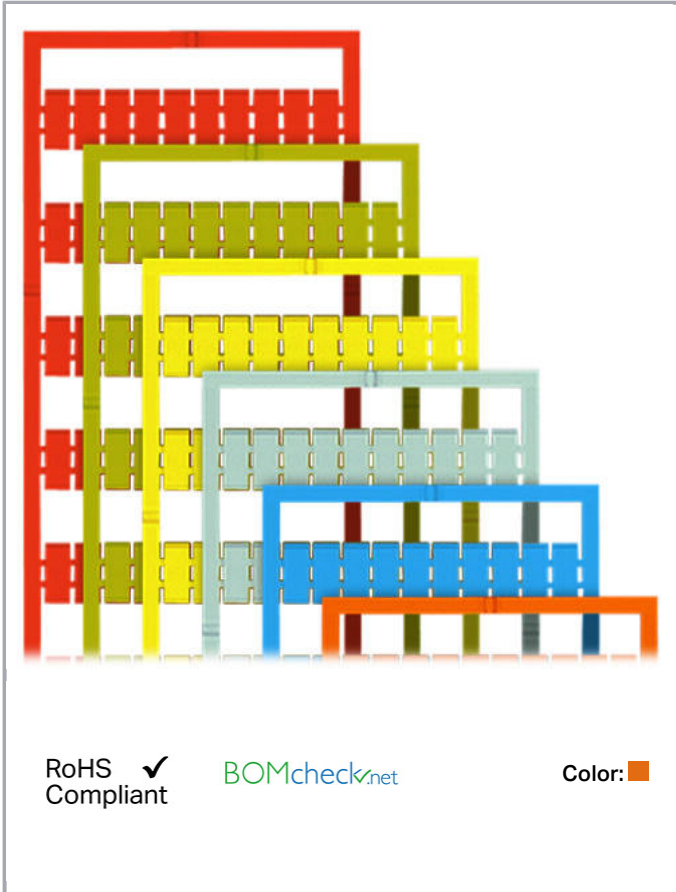

Data sheet | Item number: 793-4501/000-012

WMB marking card; as card; stretchable 4 - 4.2 mm; plain; snap-on type;
orange

www.wago.com/793-4501/000-012

Item description

Custom Labeling

Markers can also be customized using our Smart Designer Configuration Software.

Simply click on the "Configure" button on the right and label the markers as needed. To place an order, you must first register with the WAGO Configuration Software.

For re-orders, simply use the provided item number; this number can also be found in your software projects.

Geometrical Data

Marker/Strip width	4 ... 4.2 mm
Marker width	4 mm

Material Data

Color	orange
Weight	7.3 g
Fire load	0.219 MJ

Commercial data

Packaging type	BOX
Country of origin	DE
GTIN	4044918924764
Customs Tariff No.	49119900000