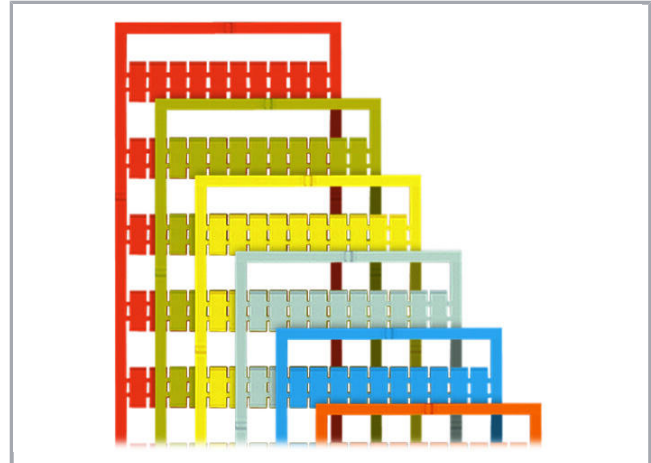

Data sheet | Item number: 793-4501/000-012

WMB marking card; as card; stretchable 4 - 4.2 mm; plain; snap-on type;
orange

www.wago.com/793-4501/000-012

Item description

Custom Labeling

Markers can also be customized using our Smart Designer Configuration Software.

Geometrical Data

Marker/Strip width	4 ... 4.2 mm
Marker width	4 mm

Material Data

Color	orange
Weight	7.3 g
Fire load	0.219 MJ

Commercial data

Packaging type	BOX
Country of origin	DE
GTIN	4044918924764
Customs Tariff No.	49119900000