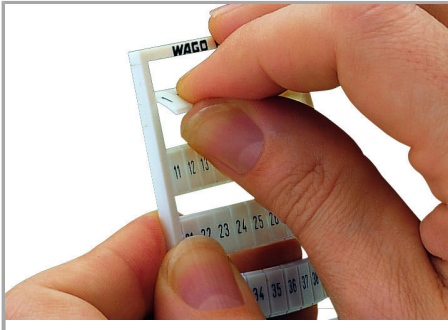

Fire load

0.257 MJ

Commercial data

Product Group	2 (Terminal Block Accessories)
Packaging type	BOX
Country of origin	DE
GTIN	4017332699624
Customs Tariff No.	49119900000

Counterpart

Installation Notes

Application

Separating a strip from the WMB marker card.