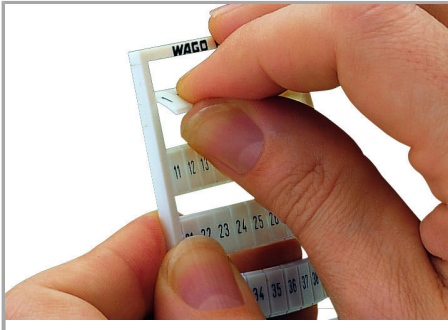

Fire load

0.257 MJ

Commercial data

Product Group	2 (Terminal Block Accessories)
Packaging type	BOX
Country of origin	DE
GTIN	4017332699600
Customs Tariff No.	49119900000

Counterpart

Installation Notes

Application

Separating a strip from the WMB marker card.