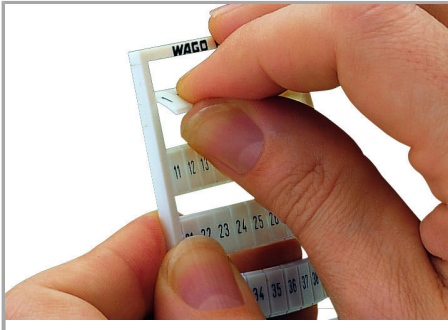

Fire load

0.257 MJ

Commercial data

Product Group	2 (Terminal Block Accessories)
Packaging type	BOX
Country of origin	DE
GTIN	4017332699556
Customs Tariff No.	49119900000

Counterpart

Installation Notes

Application

Separating a strip from the WMB marker card.