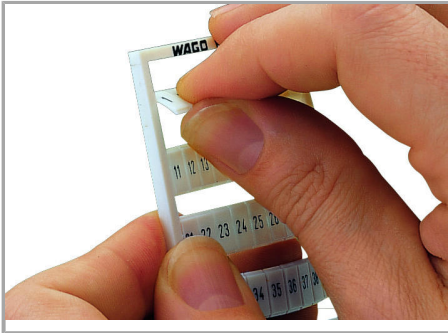

Fire load

0.257 MJ

Commercial data

Product Group	2 (Terminal Block Accessories)
Packaging type	BOX
Country of origin	DE
GTIN	4017332699549
Customs Tariff No.	49119900000

Counterpart

Installation Notes

Application

Separating a strip from the WMB marker card.