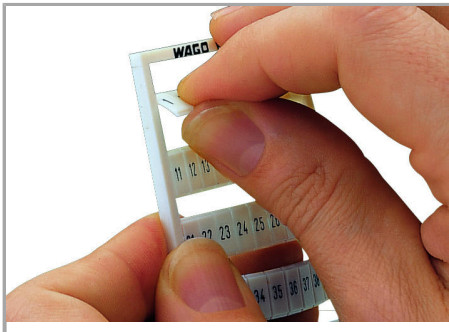

Fire load

0.257 MJ

Commercial data

Product Group	2 (Terminal Block Accessories)
Packaging type	BOX
Country of origin	DE
GTIN	4017332699532
Customs Tariff No.	49119900000

Counterpart

Installation Notes

Application

Separating a strip from the WMB marker card.