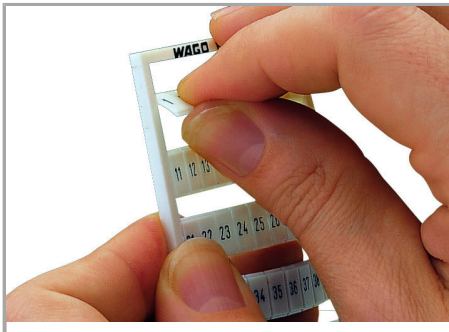

Data sheet | Item number: 793-428

WMB marking card; as card; MARKED; 107 / 108 (50 each); not stretchable;
Horizontal marking; snap-on type; white

www.wago.com/793-428

Data

Technical Data

Marking	107 / 108
Aufdruck_Anzahl	50
Printing direction	Horizontal marking
Color of marking	black
Marking type	Digits
Darstellung des Aufdrucks	same numbers per strip
Units per delivery form	10 strips with 10 markers per card

Geometrical Data

Marker/Strip width	5 mm
Marker width	5 mm

Material Data

Color	white
Weight	9 g

Subject to changes. Please also observe the further product documentation!

WAGO Kontakttechnik GmbH & Co. KG
Hansastr. 27
32423 Minden
Phone: +49571 887-0 | Fax: +49571 887-169
Email: info.de@wago.com | Web: www.wago.com

Counterpart

Installation Notes

Application

Separating a strip from the WMB marker card.

Stretching a WMB marker strip.

Separating an individual marker from the WMB marker strip – for larger terminal blocks.