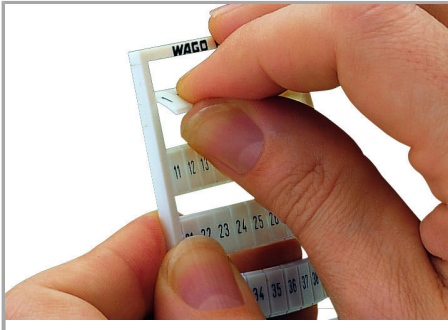

Data sheet | Item number: 793-426

WMB marking card; as card; MARKED; 103 / 104 (50 each); not stretchable;
Horizontal marking; snap-on type; white

www.wago.com/793-426

Data

Technical Data

Marking	103 / 104
Aufdruck_Anzahl	50
Printing direction	Horizontal marking
Color of marking	black
Marking type	Digits
Darstellung des Aufdrucks	same numbers per strip
Units per delivery form	10 strips with 10 markers per card

Geometrical Data

Marker/Strip width	5 mm
Marker width	5 mm

Material Data

Color	white
Weight	9 g

Subject to changes. Please also observe the further product documentation!

WAGO Kontakttechnik GmbH & Co. KG
Hansastr. 27
32423 Minden
Phone: +49571 887-0 | Fax: +49571 887-169
Email: info.de@wago.com | Web: www.wago.com

Counterpart

Installation Notes

Application

Separating a strip from the WMB marker card.

Stretching a WMB marker strip.

Separating an individual marker from the WMB marker strip – for larger terminal blocks.