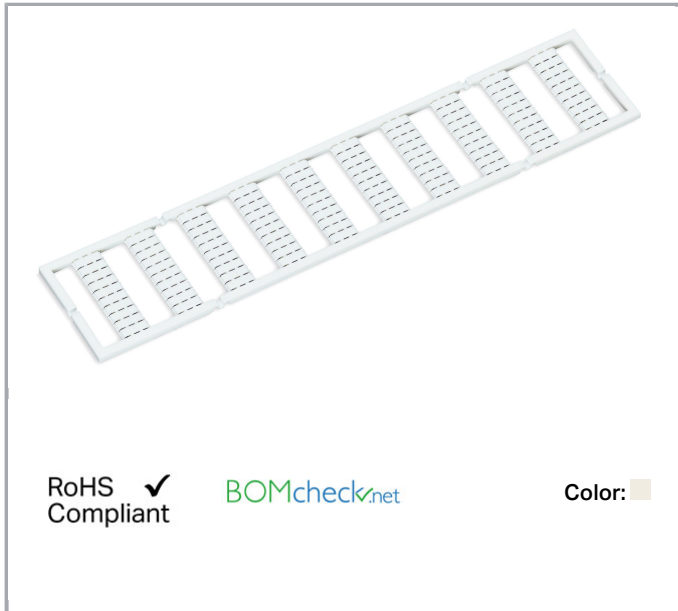

## Data sheet | Item number: 793-3566

WMB marking card; as card; MARKED; 1 ... 50 (2x); Horizontal marking; snap-on type; white

[www.wago.com/793-3566](http://www.wago.com/793-3566)

#### Technical Data

Marking	1 ... 50
Aufdruck_Anzahl	2
Printing direction	Horizontal marking
Color of marking	black
Marking type	Digits
Darstellung des Aufdrucks	consecutive numbers per strip
Units per delivery form	10 strips with 10 markers per card