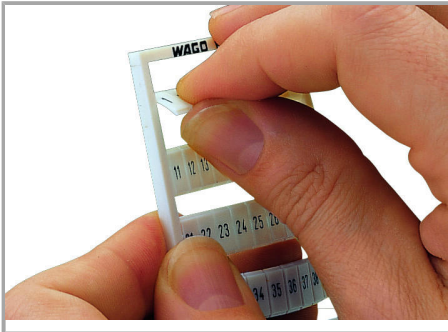

Fire load

0.196 MJ

Commercial data

Product Group	2 (Terminal Block Accessories)
Packaging type	bag
Country of origin	DE
GTIN	4055143702218
Customs Tariff No.	4911990000

Counterpart

Installation Notes

Application

Separating a strip from the WMB marker card.