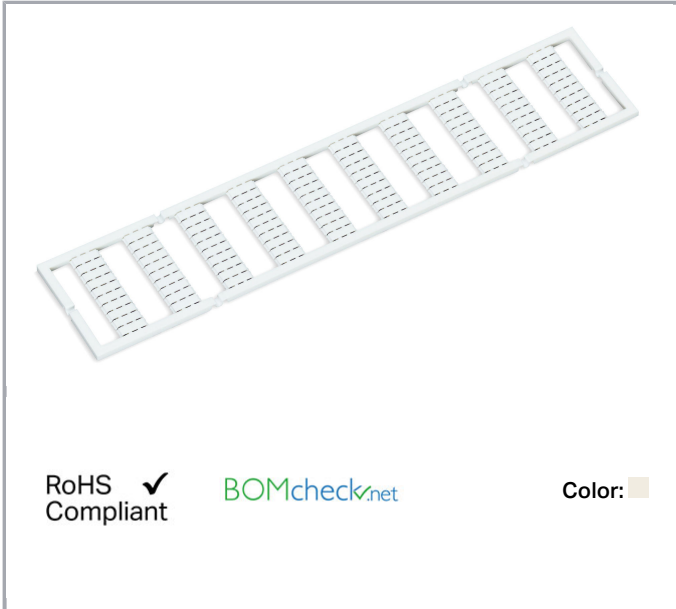

Data sheet | Item number: 793-3503

WMB marking card; as card; MARKED; 11 ... 20 (10x); Horizontal marking; snap-on type; white

www.wago.com/793-3503

Data

Technical Data

Marking	11 ... 20
Aufdruck_Anzahl	10
Printing direction	Horizontal marking
Color of marking	black
Marking type	Digits
Darstellung des Aufdrucks	consecutive numbers per strip
Units per delivery form	10 strips with 10 markers per card

Geometrical Data

Marker/Strip width	3.5 mm
Marker width	3.5 mm

Material Data

Color	white
Weight	6.6 g

Subject to changes. Please also observe the further product documentation!

WAGO Kontakttechnik GmbH & Co. KG
Hansastr. 27
32423 Minden
Phone: +49571 887-0 | Fax: +49571 887-169
Email: info.de@wago.com | Web: www.wago.com

Counterpart

Installation Notes

Application

Separating a strip from the WMB marker card.

Stretching a WMB marker strip.

Separating an individual marker from the WMB marker strip – for larger terminal blocks.

Snapping a marking strip into the marker slot.

Marking

Subject to changes. Please also observe the further product documentation!

Snapping a WMB marker strip into the marker slot of the double marker carrier.