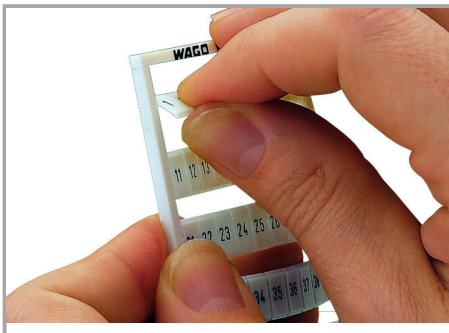

Fire load

0.196 MJ

Commercial data

Product Group	2 (Terminal Block Accessories)
Packaging type	bag
Country of origin	DE
GTIN	4055143698801
Customs Tariff No.	491 19900000

Counterpart

Installation Notes

Application

Separating a strip from the WMB marker card.