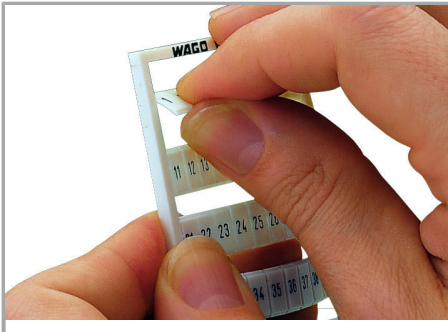

Weight 6.5 g

Commercial data

Packaging type	BOX
Country of origin	DE
GTIN	4055143252775
Customs Tariff No.	491 19900000

Counterpart

Installation Notes

Application

Separating a strip from the WMB marker card.