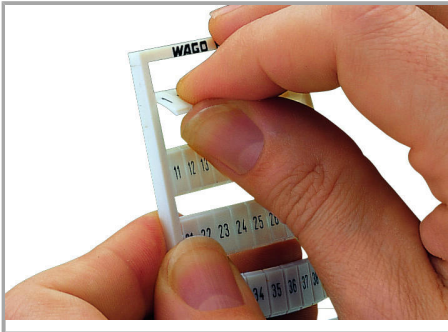

Weight	6.5 g
Fire load	0.196 MJ

Commercial data

Packaging type	BOX
Country of origin	DE
GTIN	4055143252843
Customs Tariff No.	491 19900000

Counterpart

Installation Notes

Application

Separating a strip from the WMB marker card.