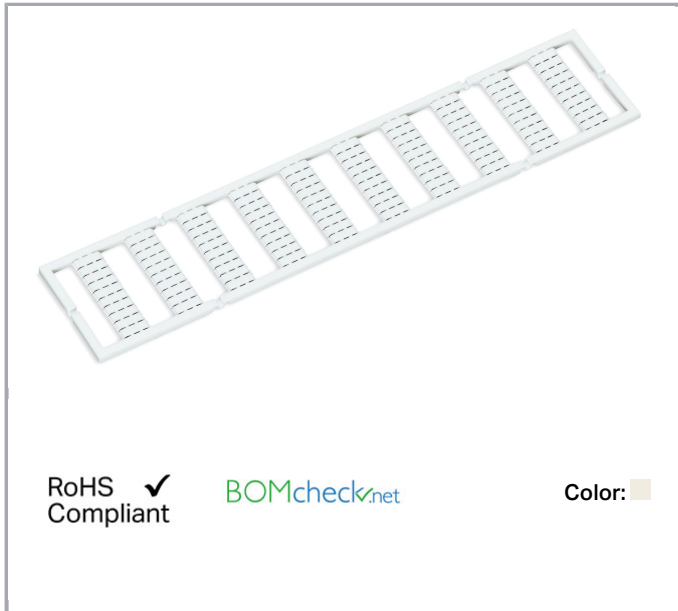

Data sheet | Item number: 793-3482

WMB marking card; as card; MARKED; 501, 503, 505, ..., 599 and 502, 504, 506, ..., 600 (1x); Horizontal marking; snap-on type; white

www.wago.com/793-3482

Data

Technical Data

Marking	501, 503, 505, ..., 599 and 502, 504, 506, ..., 600
Marking	501, 503, 505, ..., 599 and 502, 504, 506, ..., 600
Aufdruck_Anzahl	1
Printing direction	Horizontal marking
Color of marking	black
Marking type	Digits
Darstellung des Aufdrucks	consecutive numbers per strip
Units per delivery form	10 strips with 10 markers per card

Geometrical Data

Marker/Strip width	3.5 mm
Marker width	3.5 mm

Material Data

Color	white
-------	-------

Subject to changes. Please also observe the further product documentation!

WAGO Kontakttechnik GmbH & Co. KG
Hansastr. 27
32423 Minden
Phone: +49571 887-0 | Fax: +49571 887-169
Email: info.de@wago.com | Web: www.wago.com

Counterpart

Installation Notes

Application

Separating a strip from the WMB marker card.

Stretching a WMB marker strip.

Separating an individual marker from the WMB marker strip – for larger terminal blocks.