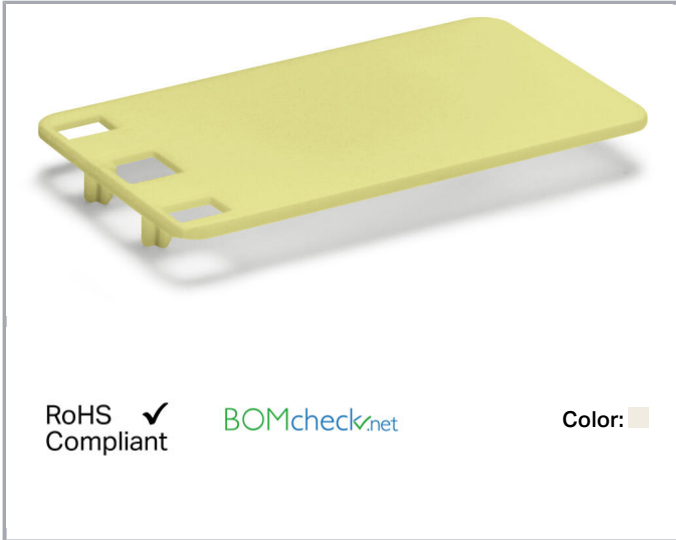

Data sheet | Item number: 770-450/000-002

Marker card; Plastic; white

[www.wago.com/770-450/000-002](http://www.wago.com/770-450/000-002)

### Material Data

Color	white
Weight	1.6 g
Fire load	0.047 MJ