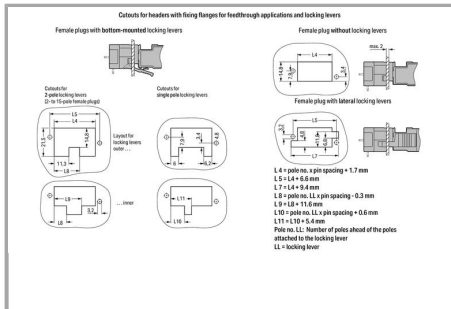

- Mentor Graphics Design Expedition 99 and 2000
- OrCAD 9.X PCB and Capture
- PADS PowerPCB 3, 3.5, 4.X, and 5.X
- PADS PowerPCB and PowerLogic 3.0
- PCAD 2000, 2001, 2002, 2004, and 2006
- Pulsonix 8.5 or newer
- STL
- 3D STEP
- TARGET 3001!
- View Logic ViewDraw
- Quadcept
- Zuken CadStar 3 and 4
- Zuken CR-5000 and CR-8000

PCB Component Libraries (EDA), PCB CAD Library Ultra Librarian

Installation Notes

Assembly

Cutouts for headers with fixing flanges for feedthrough applications and locking levers

Application

Subject to changes. Please also observe the further product documentation!