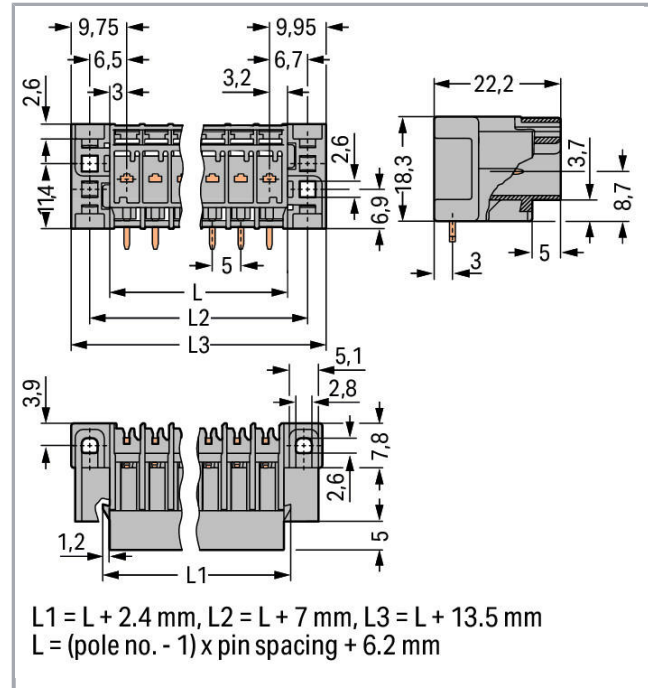

Data

Electrical data

Ratings per IEC/EN 60664-1

Rated voltage (III / 3)	250 V
Rated impulse voltage (III / 3)	4 kV
Rated voltage (III / 2)	500 V
Rated impulse voltage (III / 2)	4 kV
Rated current	32 A
Legend (ratings)	(III / 3) ≙ Overvoltage category III / Pollution degree 3

Subject to changes. Please also observe the further product documentation!

WAGO Kontakttechnik GmbH & Co. KG
Hansastr. 27
32423 Minden
Phone: +49571 887-0 | Fax: +49571 887-169
Email: info.de@wago.com | Web: www.wago.com

Do you have any questions about our products?
We are always happy to take your call at +49 (571) 887-44222.