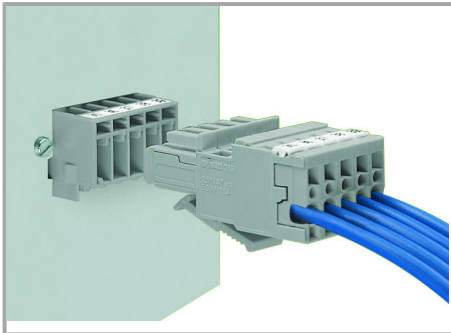

- Mentor Graphics Design Architect
- Mentor Graphics Design Expedition 99 and 2000
- OrCAD 9.X PCB and Capture
- PADS PowerPCB 3, 3.5, 4.X, and 5.X
- PADS PowerPCB and PowerLogic 3.0
- PCAD 2000, 2001, 2002, 2004, and 2006
- Pulsonix 8.5 or newer
- STL
- 3D STEP
- TARGET 3001!
- View Logic ViewDraw
- Quadcept
- Zuken CadStar 3 and 4
- Zuken CR-5000 and CR-8000

PCB Component Libraries (EDA), PCB CAD Library Ultra Librarian

---

Installation Notes

Application

Male header with mounting flanges