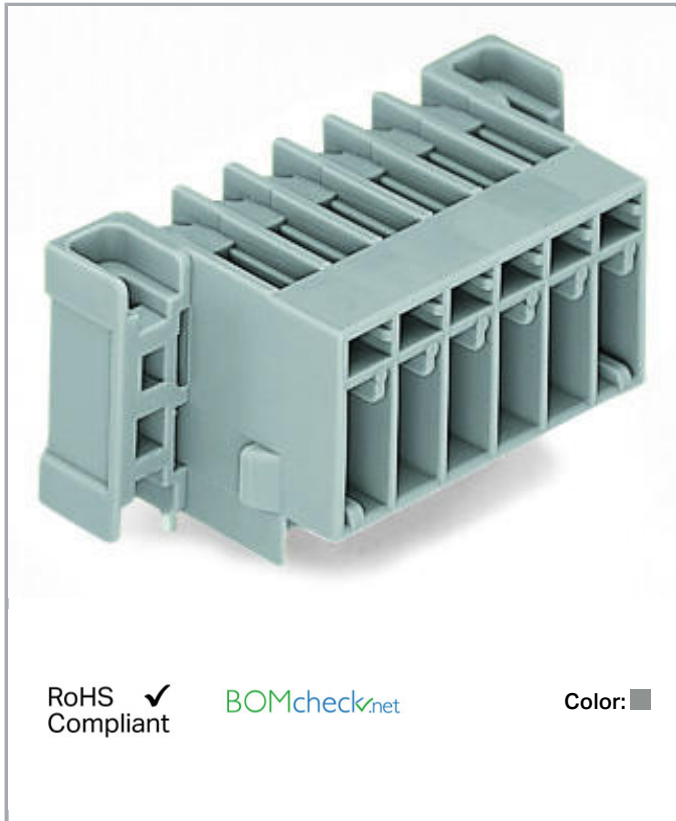

Data sheet | Item number: 769-674/003-000

THT male header; 1.0 x 1.0 mm solder pin; angled; clamping collar; Pin spacing 5 mm; 14-pole; gray

www.wago.com/769-674/003-000

RoHS Compliant

BOMcheck.net

Color: ■