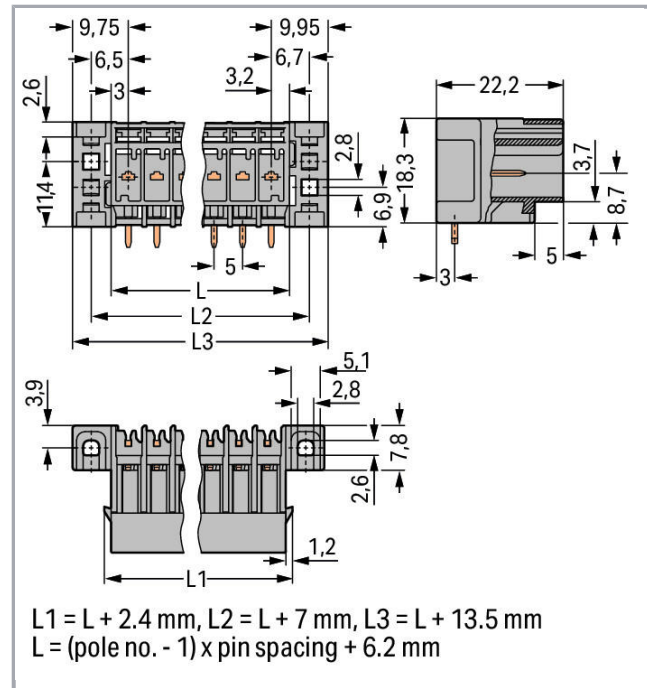

Data sheet | Item number: 769-674/003-000

THT male header; 1.0 x 1.0 mm solder pin; angled; clamping collar; Pin spacing 5 mm; 14-pole; gray

www.wago.com/769-674/003-000

RoHS Compliant

BOMcheck.net

Color: ■

Pin spacing	5 mm / 0.197 inch
Width	84.7 mm / 3.335 inch
Height from the surface	18.3 mm / 0.72 inch
Depth	22.2 mm / 0.874 inch

Mechanical data

Mounting type	Mounting flange
---------------	-----------------