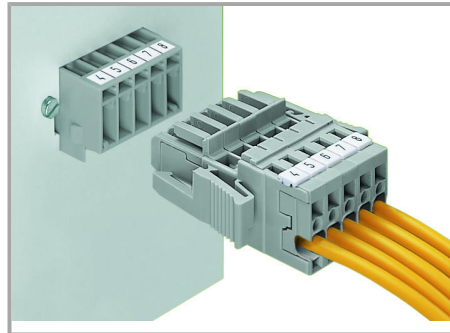

Male header with mounting flanges

1-conductor female plug with bottom-mount locking levers

1-conductor female plug with lateral locking levers

Product family

X-COM

Subject to changes. Please also observe the further product documentation!

WAGO Kontakttechnik GmbH & Co. KG
Hansastr. 27
32423 Minden
Phone: +49571 887-0 | Fax: +49571 887-169
Email: info.de@wago.com | Web: www.wago.com

Do you have any questions about our products?
We are always happy to take your call at +49 (571) 887-44222.