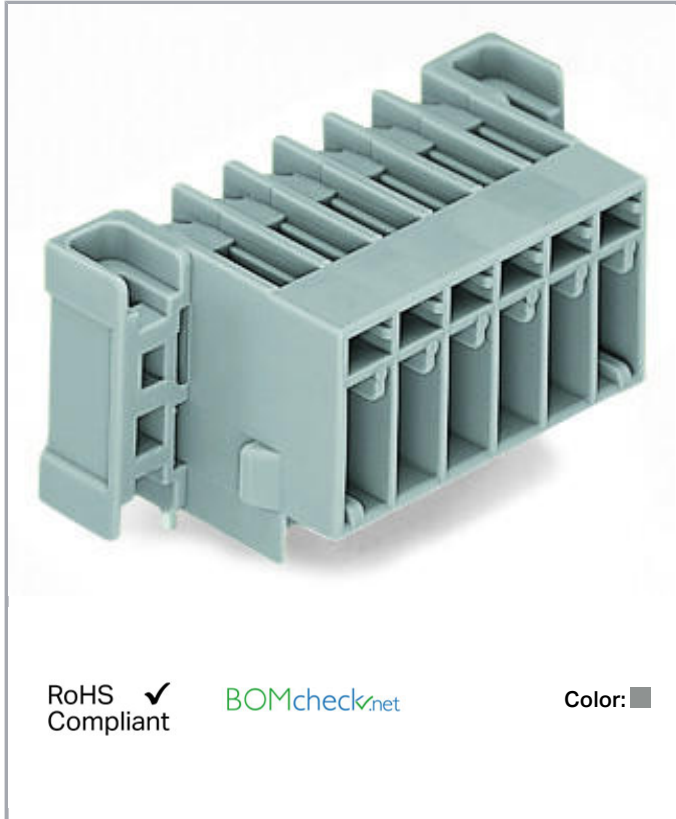

Data sheet | Item number: 769-671/003-000

THT male header; 1.0 x 1.0 mm solder pin; angled; clamping collar; Pin spacing 5 mm; 11-pole; gray

www.wago.com/769-671/003-000

RoHS Compliant

BOMcheck.net

Color: ■