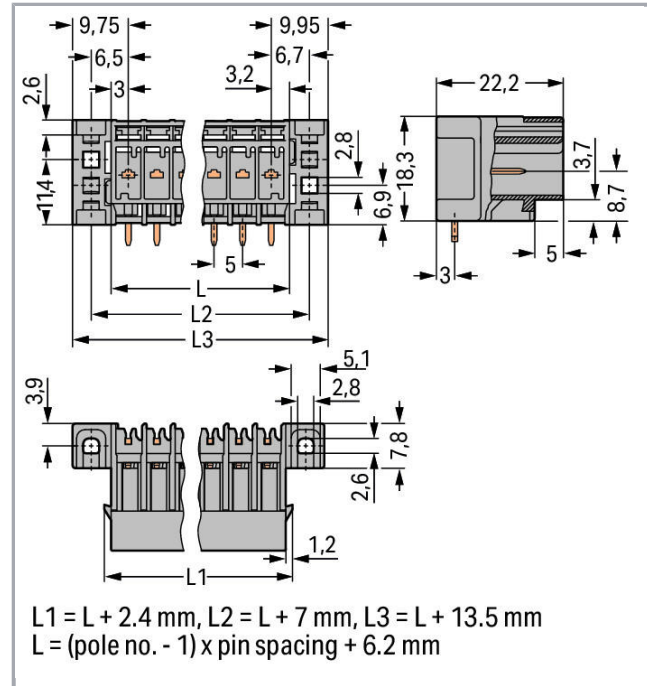

Data sheet | Item number: 769-671/003-000

THT male header; 1.0 x 1.0 mm solder pin; angled; clamping collar; Pin spacing 5 mm; 11-pole; gray

www.wago.com/769-671/003-000

RoHS Compliant

BOMcheck.net

Color: ■

Pin spacing	5 mm / 0.197 inch
Width	69.7 mm / 2.744 inch
Height from the surface	18.3 mm / 0.72 inch
Depth	22.2 mm / 0.874 inch

Mechanical data

Mounting type	Mounting flange
---------------	-----------------