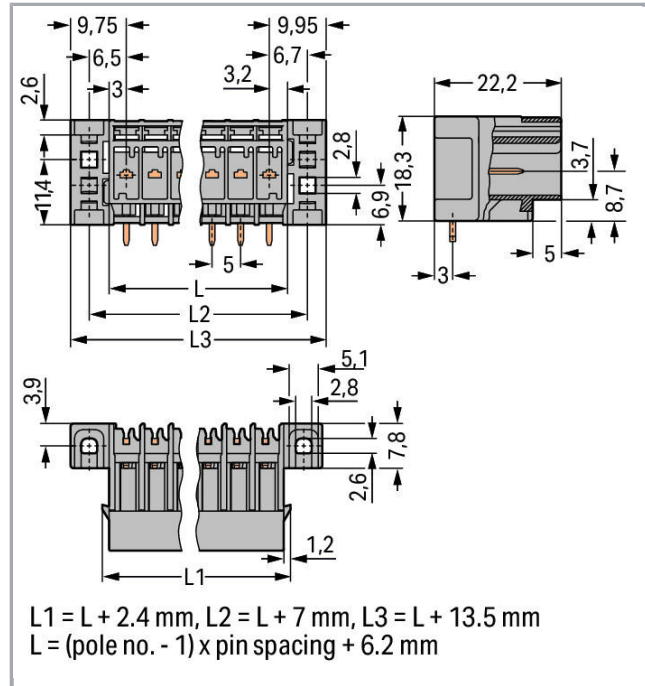

Data

Electrical data

Ratings per IEC/EN 60664-1

Rated voltage (III / 3)	250 V
Rated impulse voltage (III / 3)	4 kV
Rated voltage (III / 2)	500 V
Rated impulse voltage (III / 2)	4 kV
Rated current	32 A
Legend (ratings)	(III / 3) $\hat{=}$ Overvoltage category III / Pollution degree 3

Subject to changes. Please also observe the further product documentation!

WAGO Kontakttechnik GmbH & Co. KG
Hansastr. 27
32423 Minden
Phone: +49571 887-0 | Fax: +49571 887-169
Email: info.de@wago.com | Web: www.wago.com

Do you have any questions about our products?
We are always happy to take your call at +49 (571) 887-44222.