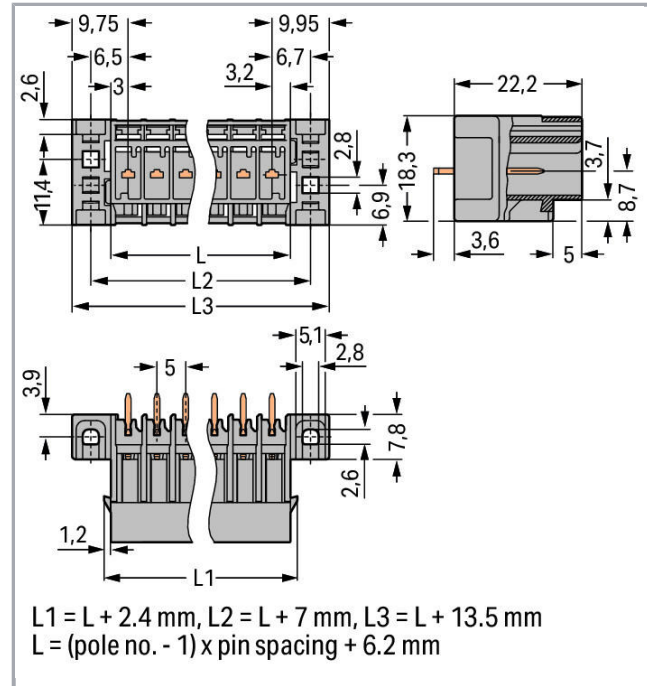

Data

Electrical data

Ratings per IEC/EN 60664-1

Rated voltage (III / 3)	250 V
Rated impulse voltage (III / 3)	4 kV
Rated voltage (III / 2)	500 V
Rated impulse voltage (III / 2)	4 kV
Rated current	32 A
Legend (ratings)	(III / 3) ≙ Overvoltage category III / Pollution degree 3

Subject to changes. Please also observe the further product documentation!

WAGO Kontakttechnik GmbH & Co. KG
Hansastr. 27
32423 Minden
Phone: +49571 887-0 | Fax: +49571 887-169
Email: info.de@wago.com | Web: www.wago.com

Do you have any questions about our products?
We are always happy to take your call at +49 (571) 887-44222.