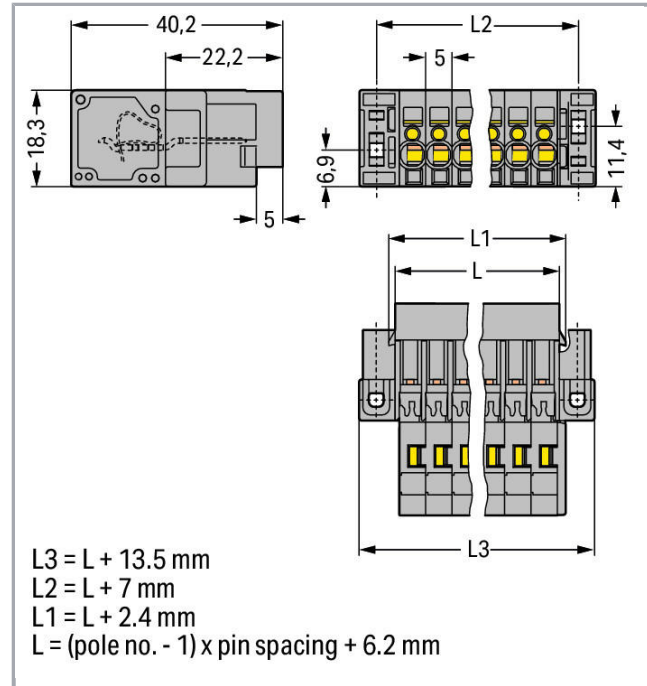

Data sheet | Item number: 769-615/004-000

1-conductor male connector; Feedthrough flange; 4 mm²; Pin spacing 5 mm;
15-pole; 4,00 mm²; gray

www.wago.com/769-615/004-000

RoHS Compliant

BOMcheck.net

Color: ■

Data

Geometrical Data

Pin spacing	5 mm / 0.197 inch
Width	89.7 mm / 3.531 inch
Height from the surface	18.3 mm / 0.72 inch
Depth	40.2 mm / 1.583 inch

Mechanical data

Mounting type	Mounting flange
---------------	-----------------