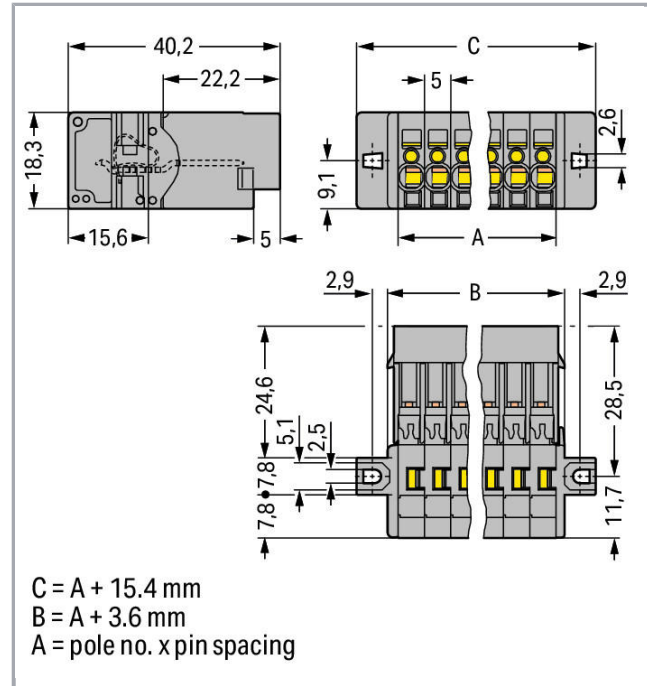

Data sheet | Item number: 769-615/002-000

1-conductor male connector; clamping collar; 4 mm²; Pin spacing 5 mm; 15-pole; 4,00 mm²; gray

www.wago.com/769-615/002-000

RoHS Compliant

BOMcheck.net

Color: ■

Data

Geometrical Data

Pin spacing	5 mm / 0.197 inch
Width	90.4 mm / 3.559 inch
Height from the surface	18.3 mm / 0.72 inch
Depth	40.2 mm / 1.583 inch

Mechanical data

Mounting type	Mounting flange
---------------	-----------------