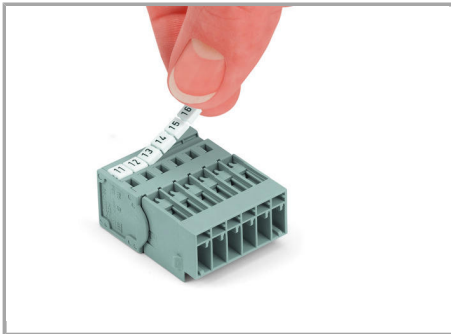

Cutout

Male headers with solder pins and fixing flanges

Inserting a conductor

Operating tool

Inserting a conductor via operating tool
(example shows a male connector).

Application

Subject to changes. Please also observe the further product documentation!

Male connector with CAGE CLAMP® and mounting flanges

1-connector female plug, straight

Marking

Labeling a male connector with CAGE CLAMP® connection via Mini-WSB quick markers.

Product family

X-COM

[Learn more about the product family.](#)