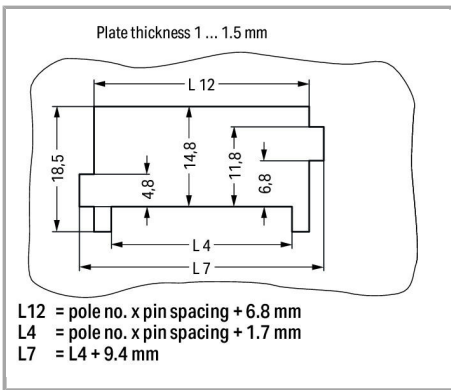

Sheet metal cutout

Male connectors with CAGE CLAMP® connection (769-6xx/005-000) and snap-in flanges

Inserting a conductor

Subject to changes. Please also observe the further product documentation!