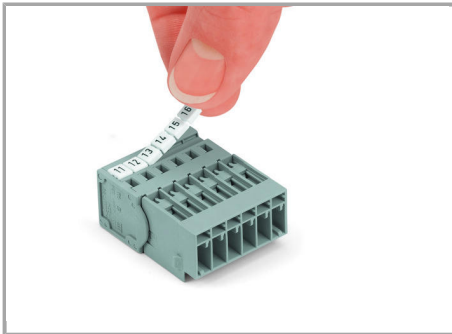

Snap-in mounting without tools

Snap-in mounting without tools

Sheet metal cutout

Male connectors with CAGE CLAMP® connection (769-6xx/005-000) and snap-in flanges

Inserting a conductor

Subject to changes. Please also observe the further product documentation!

Operating tool

Inserting a conductor via operating tool
(example shows a male connector).

Marking

Labeling a male connector with
CAGE CLAMP® connection via Mini-WSB
quick markers.

Product family

X-COM

[Learn more about the product family.](#)