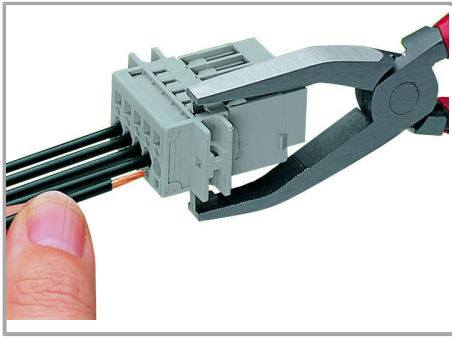

Snap-in mounting without tools

Snap-in mounting without tools

Sheet metal cutout

Male connectors with CAGE CLAMP® connection (769-6xx/005-000) and snap-in flanges

Inserting a conductor

Subject to changes. Please also observe the further product documentation!

Operating tool

Inserting a conductor via operating tool
(example shows a male connector).

Marking

Labeling a male connector with
CAGE CLAMP® connection via Mini-WSB
quick markers.

Product family

X-COM

[Learn more about the product family.](#)