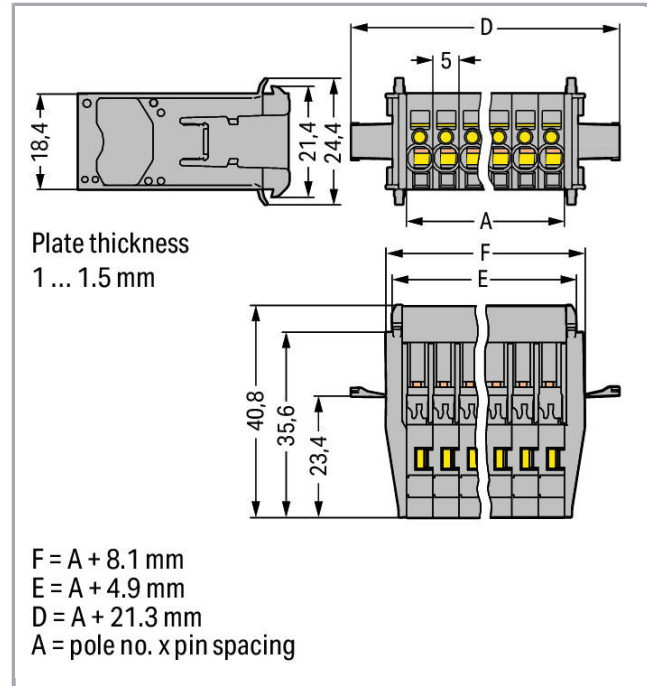

Data sheet | Item number: 769-614/005-000

1-conductor male connector; Snap-in flange; 4 mm²; Pin spacing 5 mm; 14-pole; 4,00 mm²; gray

www.wago.com/769-614/005-000

RoHS Compliant

BOMcheck.net

Color: ■

Data

Electrical data

Geometrical Data

Pin spacing	5 mm / 0.197 inch
Width	91.3 mm / 3.594 inch
Height	24.4 mm / 0.961 inch
Depth	40.8 mm / 1.606 inch

Mechanical data

Mounting type	Snap-in
---------------	---------

Plug connection