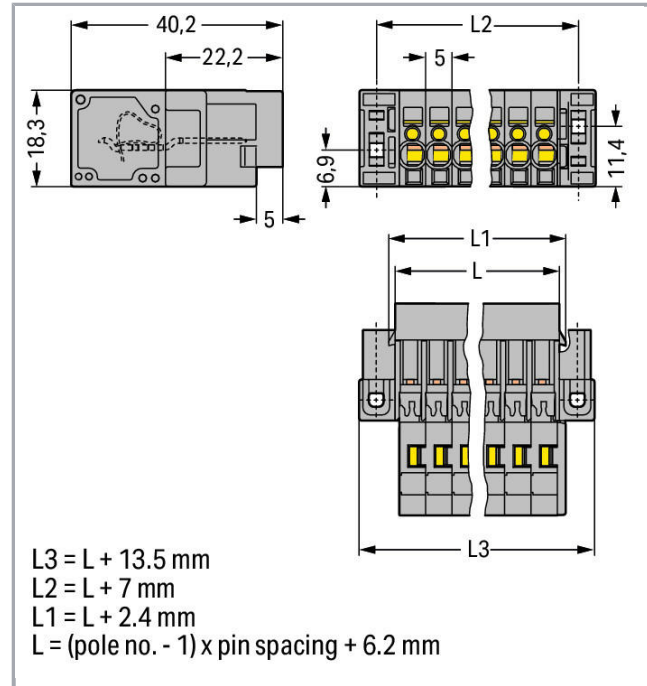

## Data sheet | Item number: 769-614/004-000

1-conductor male connector; Feedthrough flange; 4 mm<sup>2</sup>; Pin spacing 5 mm;  
14-pole; 4,00 mm<sup>2</sup>; gray

[www.wago.com/769-614/004-000](http://www.wago.com/769-614/004-000)