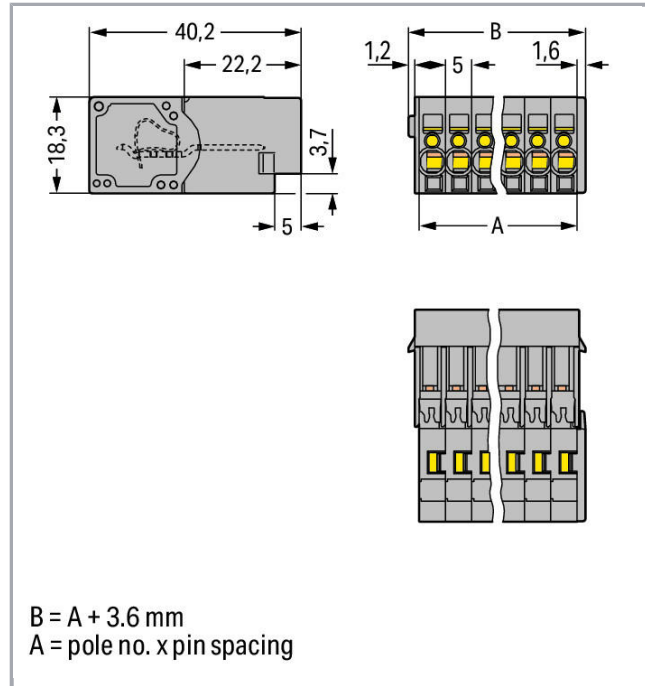

Data sheet | Item number: 769-614

1-conductor male connector; 4 mm²; Pin spacing 5 mm; 14-pole; 4,00 mm²; gray

www.wago.com/769-614

RoHS
Compliant ✓

BOMcheck.net

Color: ■

Data

Electrical data