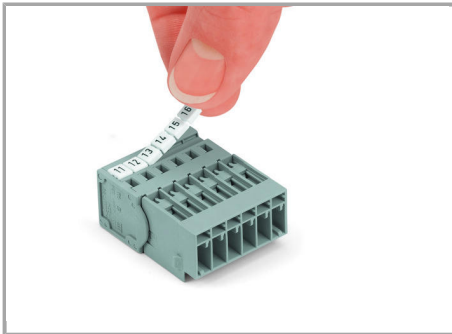

Marking

Labeling a male connector with CAGE CLAMP® connection via Mini-WSB quick markers.

Product family

X-COM

[Learn more about the product family.](#)

[Show all products from the family](#)

Subject to changes. Please also observe the further product documentation!