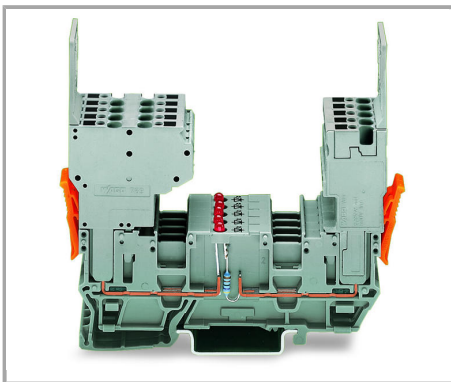

#### Locking

Female plug secured with locking lever on the terminal block side.

Subject to changes. Please also observe the further product documentation!

LED carrier terminal block

For other dimensions, see 769-151 Carrier Terminal Block.