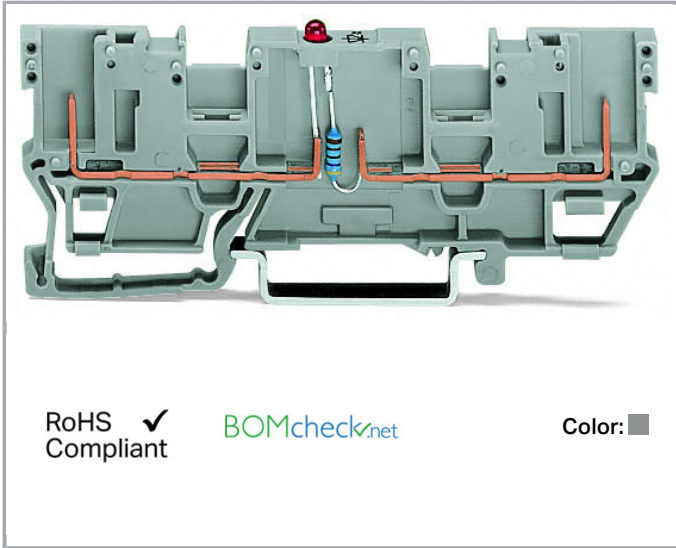

**Data sheet | Item number: 769-209/281-413**

2-pin component carrier block; with 2 jumper positions; LED (red); 24 VDC;  
for DIN-rail 35 x 15 and 35 x 7.5; gray

[www.wago.com/769-209/281-413](http://www.wago.com/769-209/281-413)