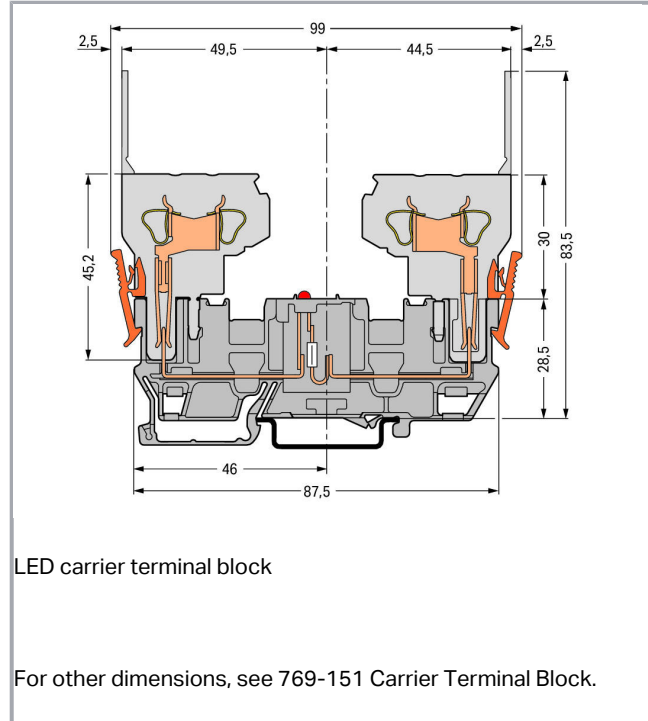

**Data sheet | Item number: 769-209/281-413**

2-pin component carrier block; with 2 jumper positions; LED (red); 24 VDC;  
for DIN-rail 35 x 15 and 35 x 7.5; gray

[www.wago.com/769-209/281-413](http://www.wago.com/769-209/281-413)