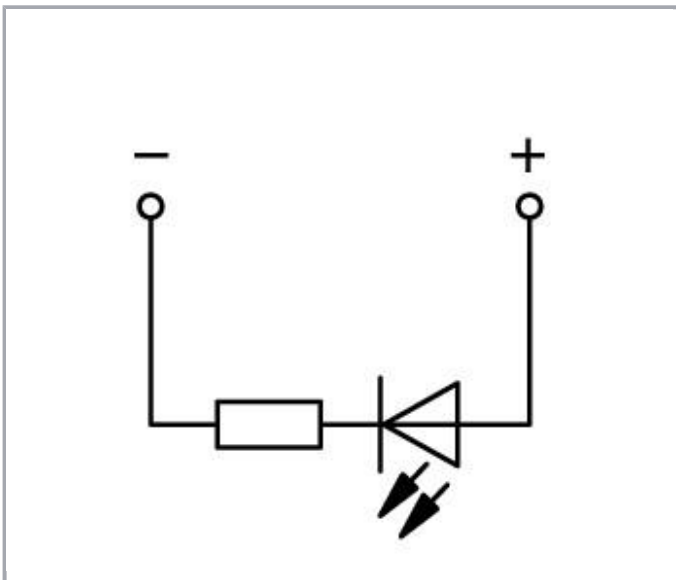

**Data sheet | Item number: 769-209/281-413**

2-pin component carrier block; with 2 jumper positions; LED (red); 24 VDC;  
for DIN-rail 35 x 15 and 35 x 7.5; gray

[www.wago.com/769-209/281-413](http://www.wago.com/769-209/281-413)