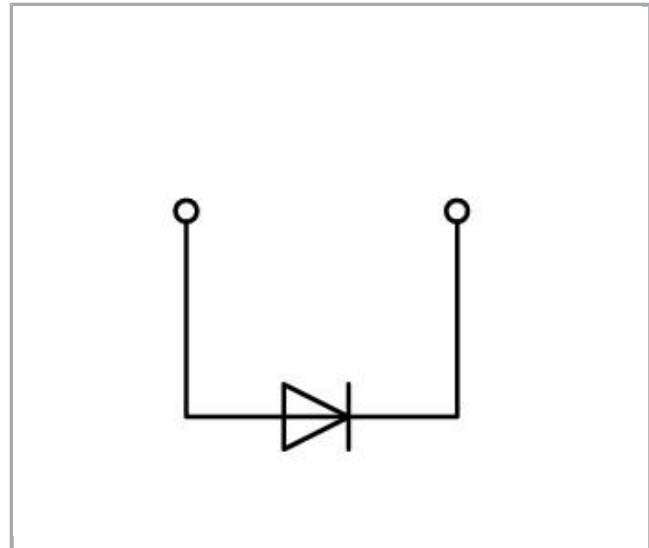

## Data sheet | Item number: 769-208/281-410

2-pin component carrier block; with 2 jumper positions; with diode 1N4007; anode, left side; for DIN-rail 35 x 15 and 35 x 7.5; 4 mm<sup>2</sup>; gray

[www.wago.com/769-208/281-410](http://www.wago.com/769-208/281-410)