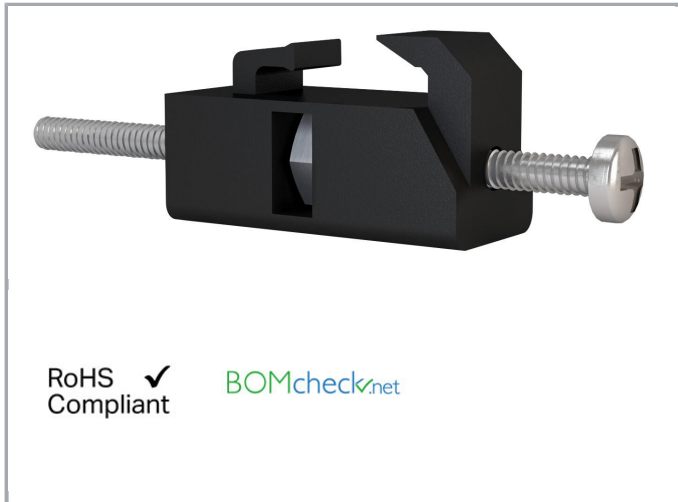

Data sheet | Item number: 758-879/000-304

Mounting Set; 38.1 cm (15.0")

www.wago.com/758-879/000-304

Data

Material Data

Weight	70 g
--------	------

Commercial data

Packaging type	BOX
Country of origin	DE
GTIN	4050821189824
Customs Tariff No.	84733080000