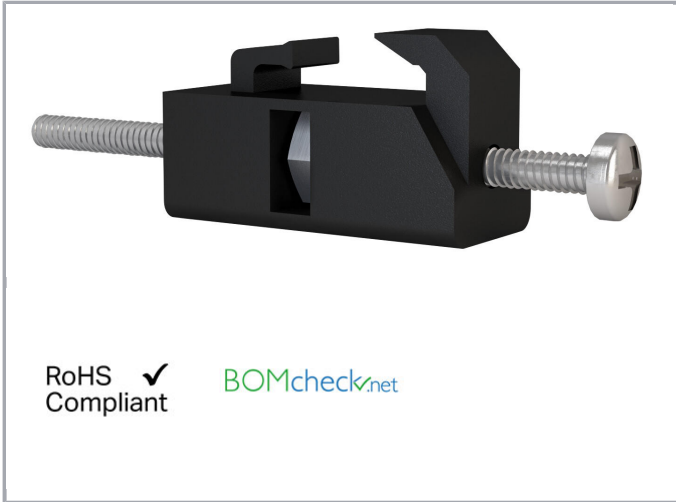

Data sheet | Item number: 758-879/000-301

Mounting Set; 14.5 cm (5.7")

www.wago.com/758-879/000-301

Data

Material Data

Weight	11 g
--------	------

Commercial data

Packaging type	BOX
Country of origin	DE
GTIN	4050821007555
Customs Tariff No.	84733080000