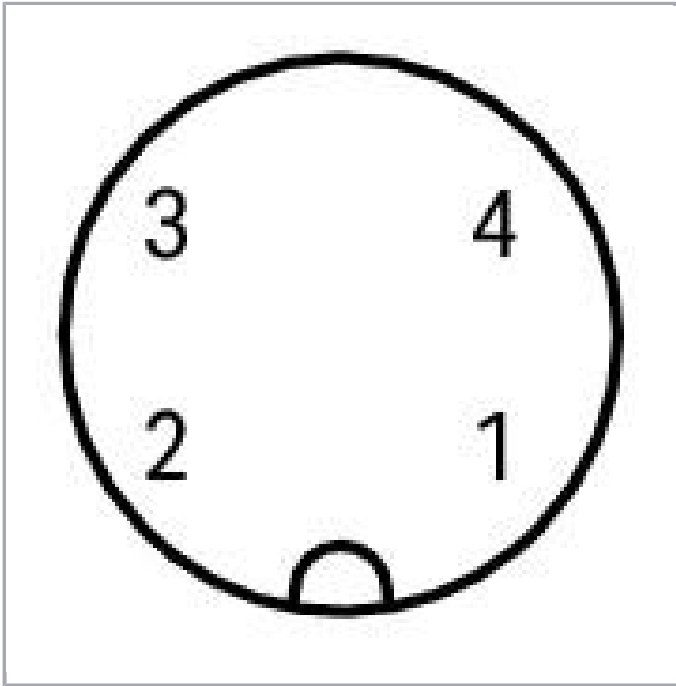

Anschließbare Leitung
 $\varnothing 6 \dots 8 \text{ mm} / 0,25 - 0,75 \text{ mm}^2$

Data

Technical Data

Connection type	M12 socket
No. of poles	4
Leitungsanschlussrichtung zur Steckrichtung	90°
Steckgesichtskodierung Leitung/Adapter 1 1	A coded

Connection data

Connection type (1)	Schraubtechnik

Mechanical data

Connectable sheathed cable diameter	6 ... 8 mm
Weight	31 g

Environmental Requirements

Surrounding air (operating) temperature	-25 ... 85 °C
Protection class	IP67

Subject to changes. Please also observe the further product documentation!

WAGO Kontakttechnik GmbH & Co. KG
Hansastr. 27
32423 Minden
Phone: +49571 887-0 | Fax: +49571 887-169
Email: info.de@wago.com | Web: www.wago.com

Do you have any questions about our products?
We are always happy to take your call at +49 (571) 887-44222.