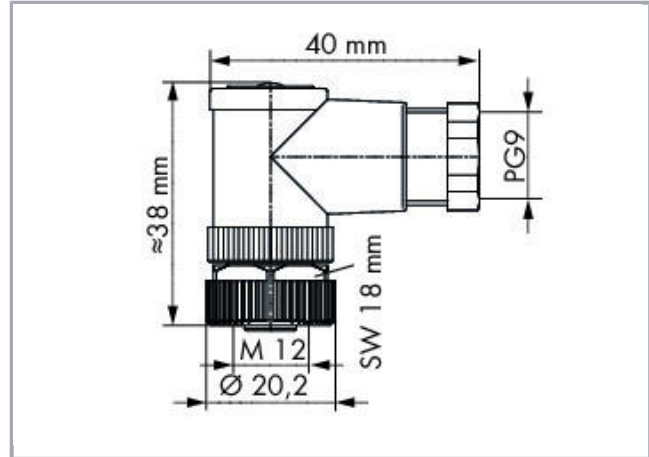

Data sheet | Item number: 756-9216/040-000

Accessories; 4-pole

[www.wago.com/756-9216/040-000](http://www.wago.com/756-9216/040-000)

RoHS   
Compliant

[BOMcheck.net](https://www.bomcheck.net)

Subject to changes. Please also observe the further product documentation!

Do you have any questions about our products?  
We are always happy to take your call at +49 (571) 887-44222.

Anschließbare Leitung  
 $\varnothing 6 \dots 8 \text{ mm} / 0,25 - 0,75 \text{ mm}^2$

### Mechanical data

Connectable sheathed cable diameter	6 ... 8 mm
Weight	31 g