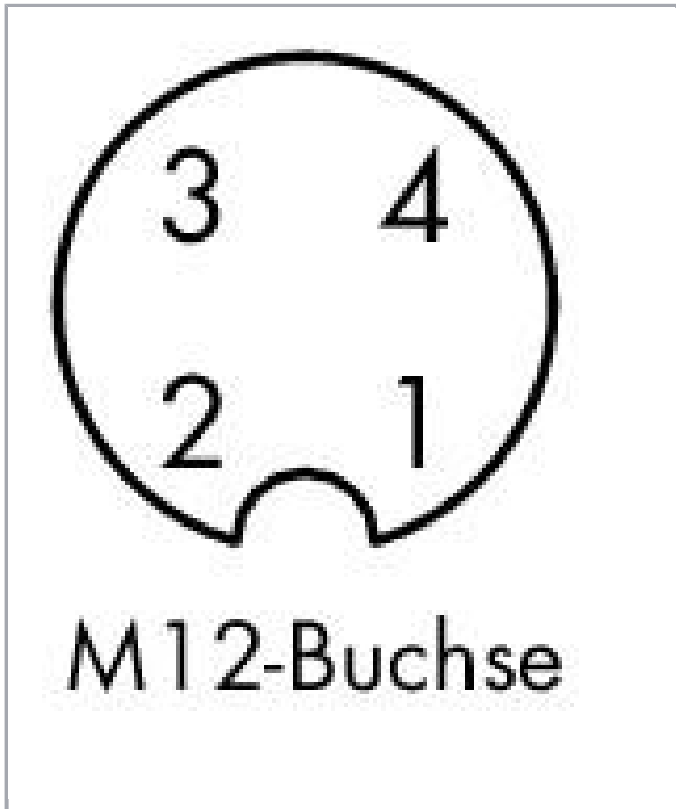

Subject to changes. Please also observe the further product documentation!

Anschließbare Leitung
 \varnothing 4 ... 6 mm / 0,25 - 0,75 mm²

Data

Technical Data

Connection type	M12 socket
No. of poles	4
Leitungsanschlussrichtung zur Steckrichtung	90°
Steckgesichtskodierung Leitung/Adapter 1 1	A coded

Connection data

Connection type (1)	Schraubtechnik
---------------------	----------------

Mechanical data

Connectable sheathed cable diameter	4 ... 6 mm
Weight	24 g

Environmental Requirements

Protection class	IP67
------------------	------