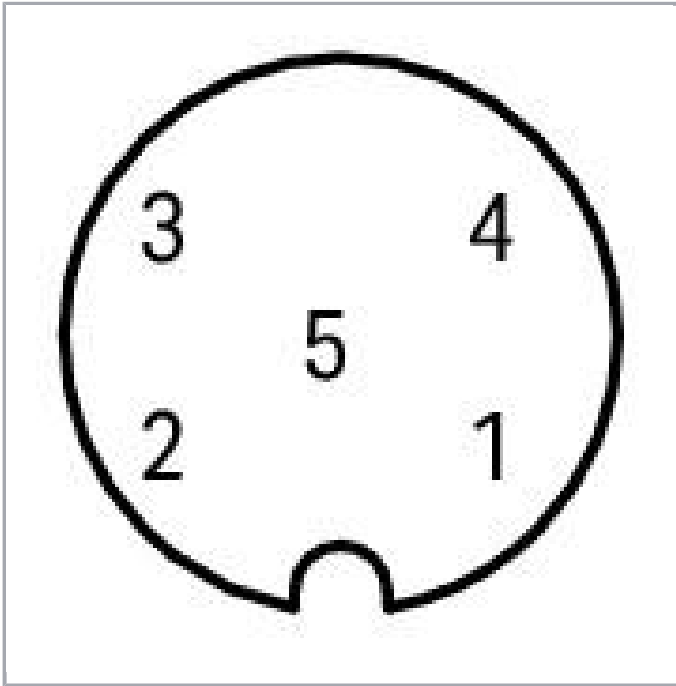

Data sheet | Item number: 756-9210/060-000

Accessories; 5-pole; M12 socket, right angle

www.wago.com/756-9210/060-000

Subject to changes. Please also observe the further product documentation!

WAGO Kontakttechnik GmbH & Co. KG
Hansastr. 27
32423 Minden
Phone: +49571 887-0 | Fax: +49571 887-169
Email: info.de@wago.com | Web: www.wago.com

Do you have any questions about our products?
We are always happy to take your call at +49 (571) 887-44222.

Conductor size

Ø 6 ... 8 mm / 0.14 - 0.5 mm²**Data****Technical Data**

Connection type	M12 socket
No. of poles	5
Anschlusspunkt geschirmt	yes
Leitungsanschlussrichtung zur Steckrichtung	90°
Steckgesichtskodierung Leitung/Adapter 1 1	A coded

Connection data

Connection type (1)	Federtechnik
---------------------	--------------

Mechanical data

Connectable sheathed cable diameter	6 ... 8 mm
Weight	70 g

Environmental Requirements

Protection class	IP67
------------------	------