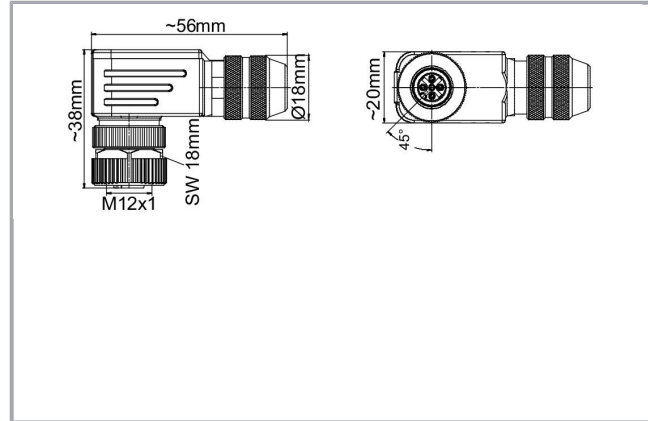

Data sheet | Item number: 756-9210/060-000

Accessories; 5-pole; M12 socket, right angle

www.wago.com/756-9210/060-000

Subject to changes. Please also observe the further product documentation!

WAGO Kontakttechnik GmbH & Co. KG
Hansastr. 27
32423 Minden
Phone: +49571 887-0 | Fax: +49571 887-169
Email: info.de@wago.com | Web: www.wago.com

Do you have any questions about our products?
We are always happy to take your call at +49 (571) 887-44222.

Conductor size

Ø 6 ... 8 mm / 0.14 - 0.5 mm²**Data****Technical Data**

Connection type	M12 socket
No. of poles	5
Anschlusspunkt geschirmt	yes
Leitungsanschlussrichtung zur Steckrichtung	90°
Steckgesichtskodierung Leitung/Adapter 1 1	A coded

Connection data

Connection type (1)	Federtechnik
---------------------	--------------

Mechanical data

Connectable sheathed cable diameter	6 ... 8 mm
Weight	70 g

Environmental Requirements

Protection class	IP67
------------------	------