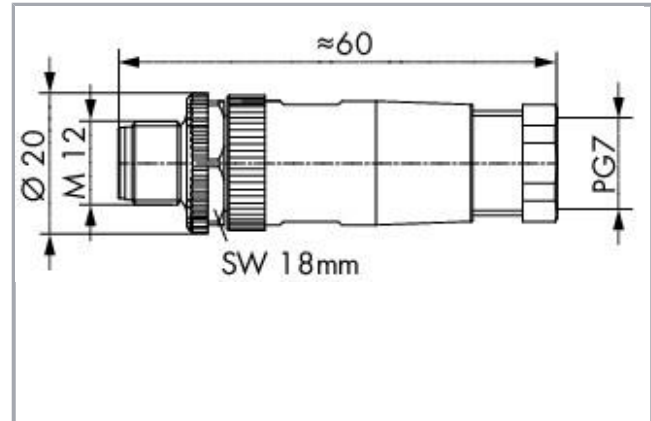

Data sheet | Item number: 756-9207/050-000

Accessories; 5-pole; M12 plug, axial

www.wago.com/756-9207/050-000

RoHS Compliant [BOMcheck.net](https://www.bomcheck.net)

Subject to changes. Please also observe the further product documentation!

Conductor size

Ø 6 ... 8 mm / 0.14 - 0.5 mm²**Data****Technical Data**

Connection type	M12 plug
No. of poles	5
Leitungsanschlussrichtung zur Steckrichtung	0°
Steckgesichtskodierung Leitung/Adapter 1 1	A coded

Connection data

Connection type (1)	Federtechnik
---------------------	--------------

Mechanical data

Connectable sheathed cable diameter	6 ... 8 mm
Weight	18.8 g

Environmental Requirements

Protection class	IP67
------------------	------