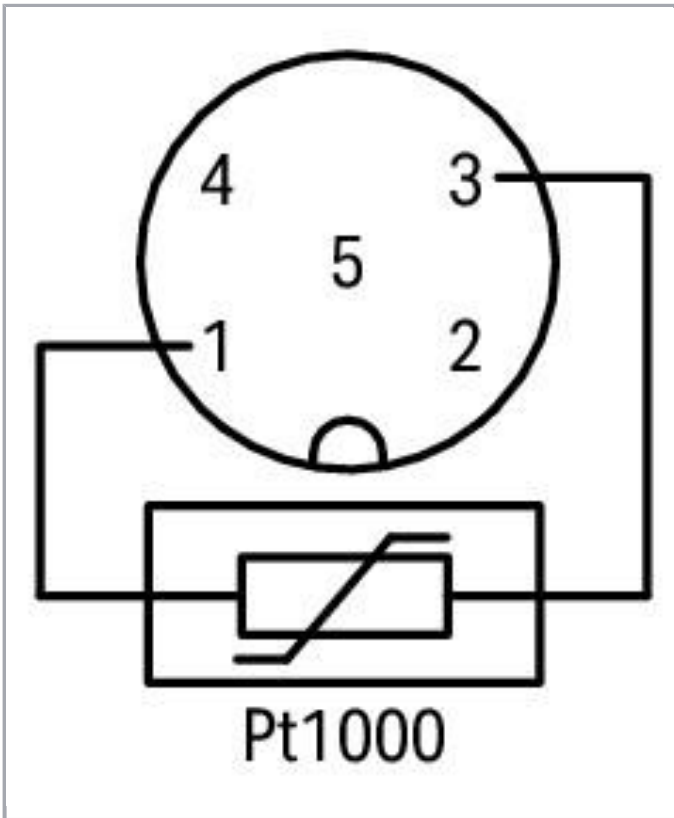

Data sheet | Item number: 756-9207/050-000

Accessories; 5-pole; M12 plug, axial

www.wago.com/756-9207/050-000

RoHS Compliant [BOMcheck.net](https://www.bomcheck.net)

Subject to changes. Please also observe the further product documentation!

Conductor size

Ø 6 ... 8 mm / 0.14 - 0.5 mm²**Data****Technical Data**

Connection type	M12 plug
No. of poles	5
Leitungsanschlussrichtung zur Steckrichtung	0°
Steckgesichtskodierung Leitung/Adapter 1 1	A coded

Connection data

Connection type (1)	Federtechnik
---------------------	--------------

Mechanical data

Connectable sheathed cable diameter	6 ... 8 mm
Weight	18.8 g

Environmental Requirements

Protection class	IP67
------------------	------