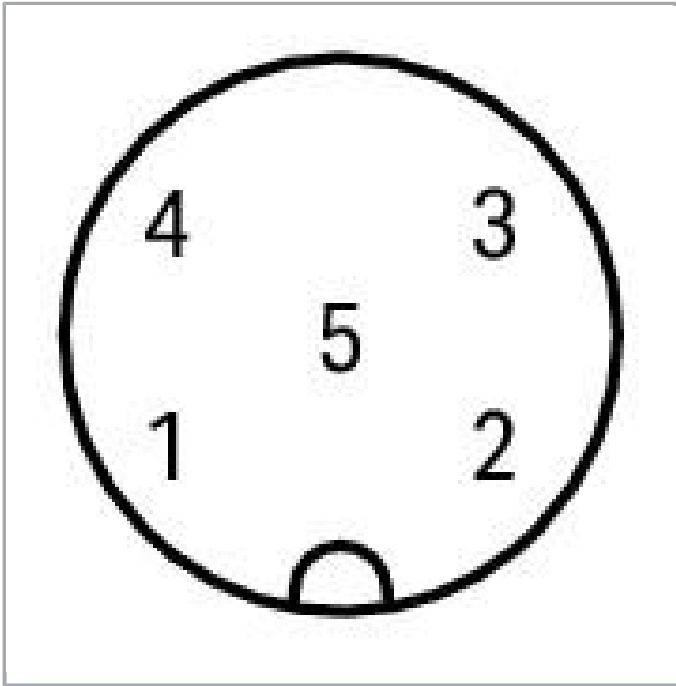

Do you have any questions about our products?
We are always happy to take your call at +49 (571) 887-44222.

Conductor size

Ø 6 ... 8 mm / 0.14 - 0.5 mm²**Data****Technical Data**

Connection type	M12 plug
No. of poles	5
Leitungsanschlussrichtung zur Steckrichtung	0°
Steckgesichtskodierung Leitung/Adapter 1 1	A coded

Connection data

Connection type (1)	Federtechnik
---------------------	--------------

Mechanical data

Connectable sheathed cable diameter	6 ... 8 mm
Weight	27 g

Environmental Requirements

Surrounding air (operating) temperature	-25 ... 85 °C
Protection class	IP67