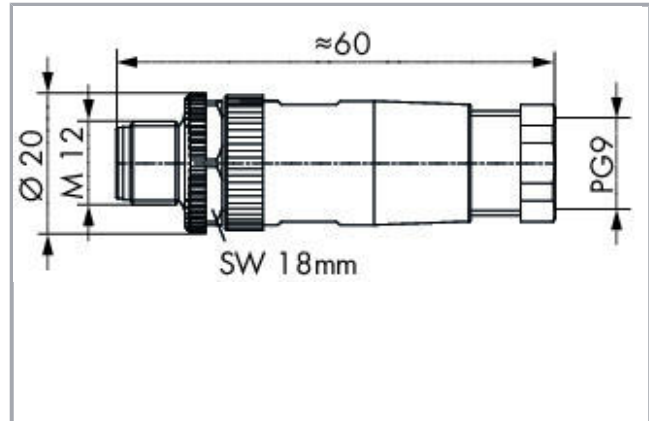

Data sheet | Item number: 756-9203/050-000

Accessories; 5-pole

www.wago.com/756-9203/050-000

Subject to changes. Please also observe the further product documentation!

WAGO Kontakttechnik GmbH & Co. KG
Hansastr. 27
32423 Minden
Phone: +49571 887-0 | Fax: +49571 887-169
Email: info.de@wago.com | Web: www.wago.com

Do you have any questions about our products?
We are always happy to take your call at +49 (571) 887-44222.