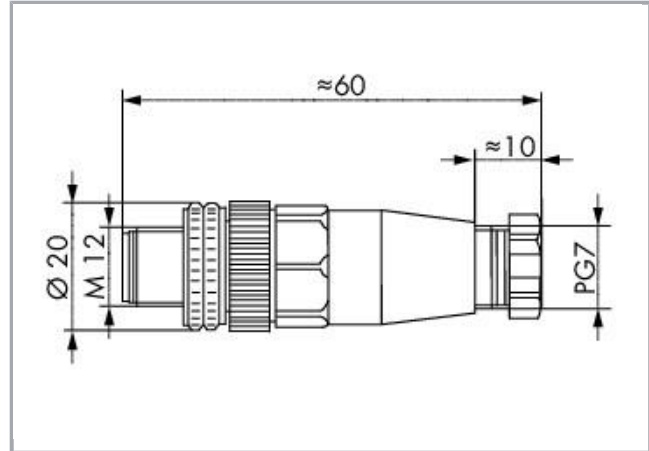

Data sheet | Item number: 756-9201/050-000

Accessories; 5-pole

www.wago.com/756-9201/050-000

Subject to changes. Please also observe the further product documentation!

WAGO Kontakttechnik GmbH & Co. KG
Hansastr. 27
32423 Minden
Phone: +49571 887-0 | Fax: +49571 887-169
Email: info.de@wago.com | Web: www.wago.com

Do you have any questions about our products?
We are always happy to take your call at +49 (571) 887-44222.