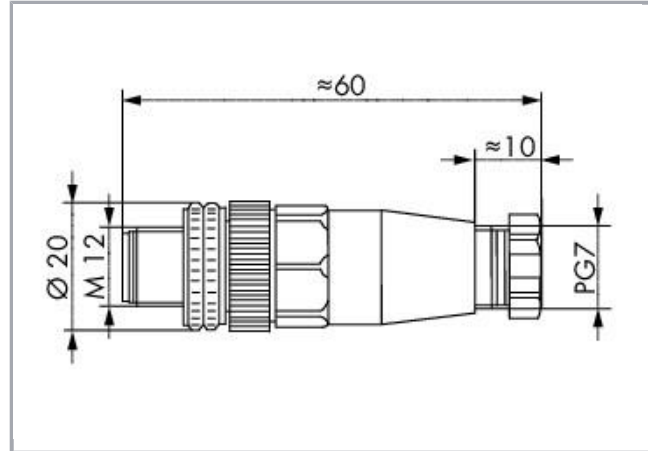

Data sheet | Item number: 756-9201/040-000

Accessories; 4-pole

[www.wago.com/756-9201/040-000](http://www.wago.com/756-9201/040-000)

Subject to changes. Please also observe the further product documentation!

Do you have any questions about our products?  
We are always happy to take your call at +49 (571) 887-44222.

Anschließbare Leitung  
 $\varnothing 4 \dots 6 \text{ mm} / 0,25 - 0,75 \text{ mm}^2$

### Technical Data

Connection type	M12 plug
No. of poles	4
Leistungsanschlussrichtung zur Steckrichtung	0°
Steckgesichtkodierung Leitung/Adapter 1 1	A coded

### Mechanical data

Connectable sheathed cable diameter	4 ... 6 mm
Weight	24 g