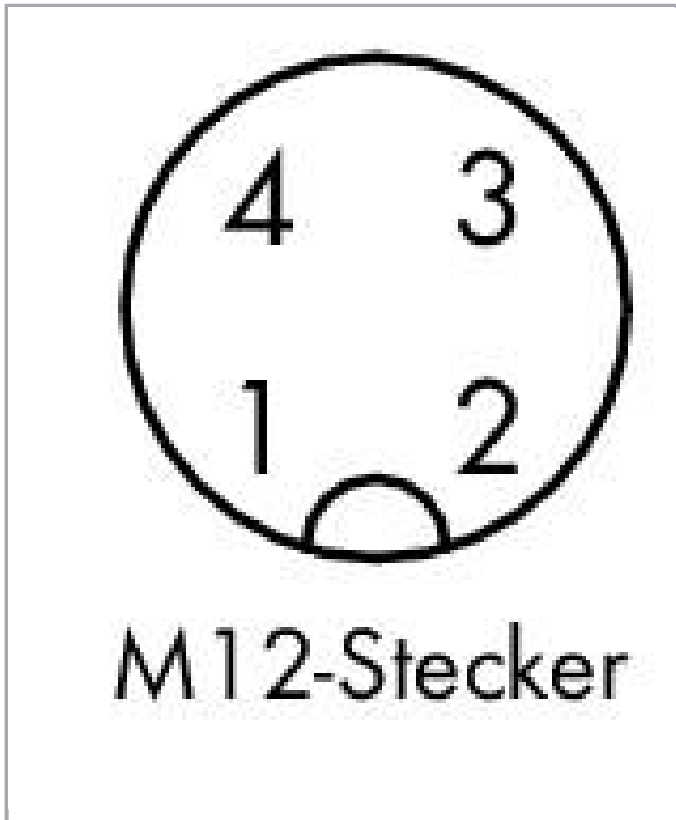

Anschließbare Leitung
 $\varnothing 4 \dots 6 \text{ mm} / 0,25 - 0,75 \text{ mm}^2$

Data

Technical Data

Connection type	M12 plug
No. of poles	4
Leistungsanschlussrichtung zur Steckrichtung	0°
Steckgesichtkodierung Leitung/Adapter 1 1	A coded

Connection data

Connection type (1)	Schraubtechnik

Mechanical data

Connectable sheathed cable diameter	4 ... 6 mm
Weight	24 g

Environmental Requirements

Protection class	IP67

Subject to changes. Please also observe the further product documentation!

WAGO Kontakttechnik GmbH & Co. KG
Hansastr. 27
32423 Minden
Phone: +49571 887-0 | Fax: +49571 887-169
Email: info.de@wago.com | Web: www.wago.com

Do you have any questions about our products?
We are always happy to take your call at +49 (571) 887-44222.