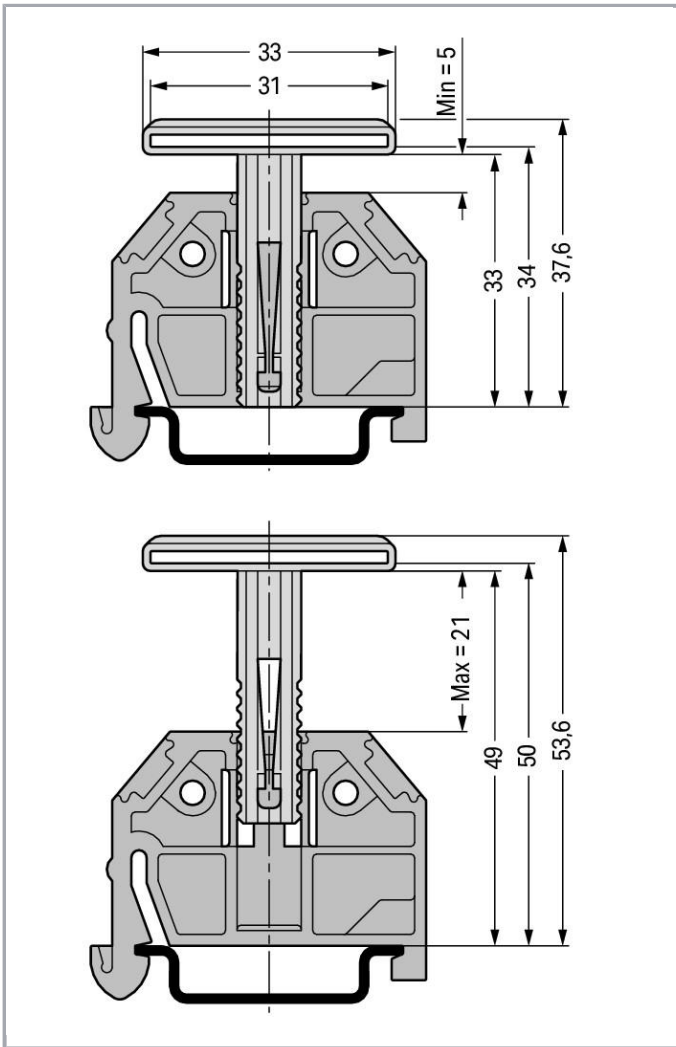

Data

Technical Data

Suitable	snaps onto end stops (249-116 and 249-117)
Features	height-adjustable

Material Data

Color	gray
Weight	1.5 g
Fire load	0.045 MJ

Subject to changes. Please also observe the further product documentation!

WAGO Kontakttechnik GmbH & Co. KG
Hansastr. 27
32423 Minden
Phone: +49571 887-0 | Fax: +49571 887-169
Email: info.de@wago.com | Web: www.wago.com

Do you have any questions about our products?
We are always happy to take your call at +49 (571) 887-44222.