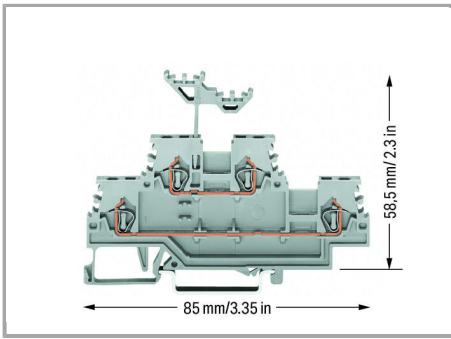

Double-deck marker carrier

(height including marker carrier)

Subject to changes. Please also observe the further product documentation!