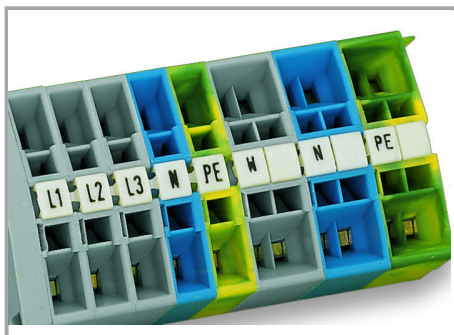

Marker width	5 mm

Material Data

Color	gray
Weight	8.5 g
Fire load	0.201 MJ

Commercial data

Product Group	9 (Std. Chassis Mt. Blocks)
Packaging type	BOX
Country of origin	DE
GTIN	4017332040976
Customs Tariff No.	4911990000

Counterpart

Installation Notes

Marking

Marking via Mini-WSB Quick markers.

Product family

Mini-WSB

[Show all products from the family](#)

Subject to changes. Please also observe the further product documentation!