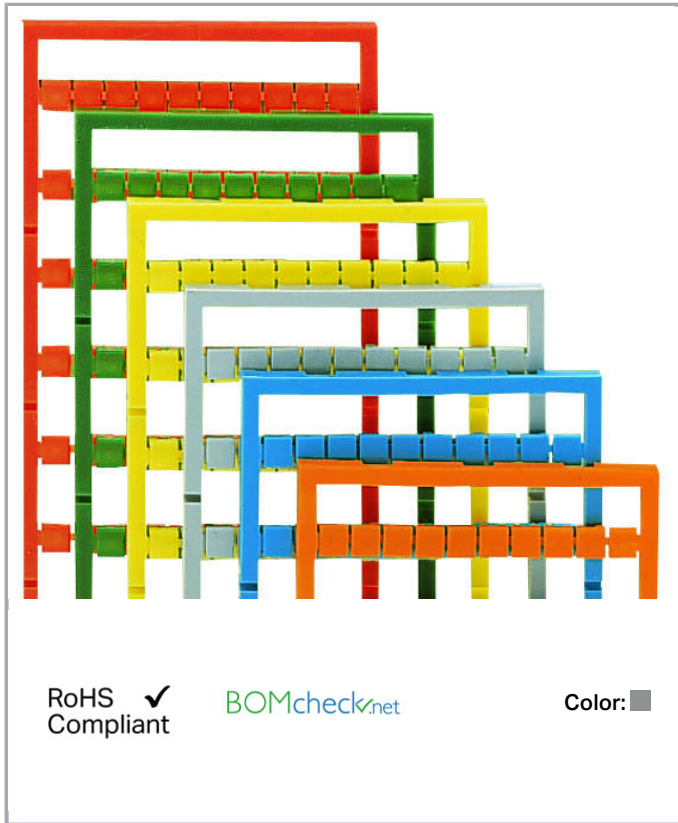

## Data sheet | Item number: 264-904/000-007

Mini-WSB marking card; as card; MARKED; 2, , 2, , 2, , 2, , 2; not stretchable;  
Horizontal marking; snap-on type; gray

[www.wago.com/264-904/000-007](http://www.wago.com/264-904/000-007)

### Data

#### Technical Data

Marking	2, , 2, , 2, , 2, , 2, ;
Aufdruck_Anzahl	10
Printing direction	Horizontal marking
Color of marking	black
Marking type	Digits
Darstellung des Aufdrucks	same numbers per strip
Units per delivery form	10 strips with 10 markers per card