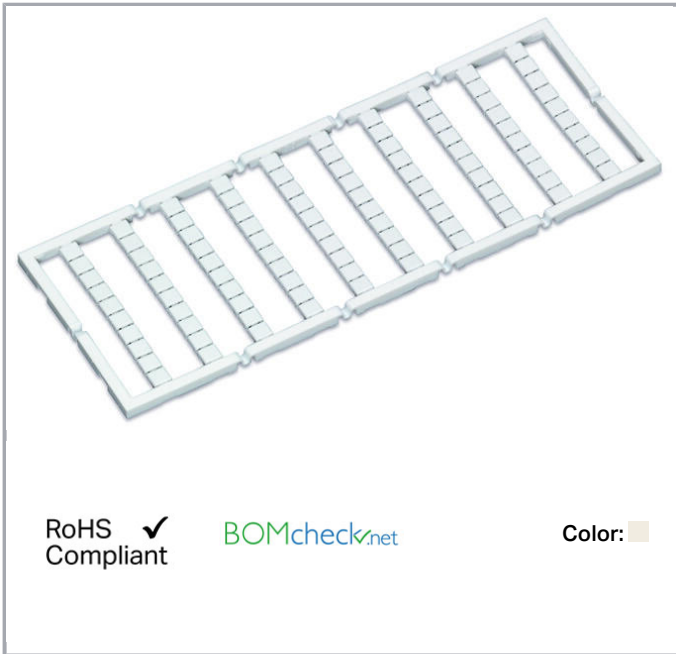

## Data sheet | Item number: 264-904

Mini-WSB marking card; as card; MARKED; 2, , 2, , 2, , 2, , 2; not stretchable;  
Horizontal marking; snap-on type; white

[www.wago.com/264-904](http://www.wago.com/264-904)