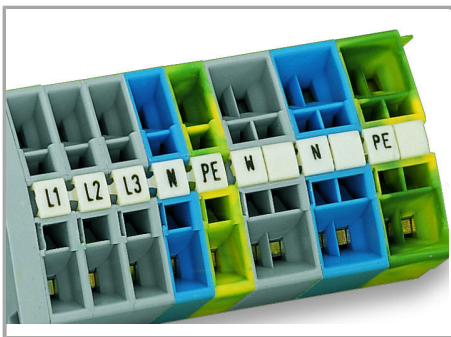

Weight	7.4 g
Fire load	0.201 MJ

Commercial data

Product Group	9 (Std. Chassis Mt. Blocks)
Packaging type	BOX
Country of origin	DE
GTIN	4017332275804
Customs Tariff No.	491 19900000

Counterpart

Installation Notes

Marking

Marking via Mini-WSB Quick markers.

Product family

Mini-WSB

[Show all products from the family](#)

Subject to changes. Please also observe the further product documentation!