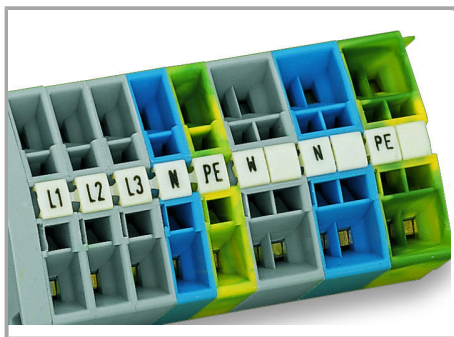

Marker width	5 mm

Material Data

Color	blue
Weight	6.7 g
Fire load	0.201 MJ

Commercial data

Product Group	9 (Std. Chassis Mt. Blocks)
Packaging type	BOX
Country of origin	DE
GTIN	4017332040969
Customs Tariff No.	4911990000

Counterpart

Installation Notes

Marking

Marking via Mini-WSB Quick markers.

Product family

Mini-WSB

[Show all products from the family](#)

Subject to changes. Please also observe the further product documentation!