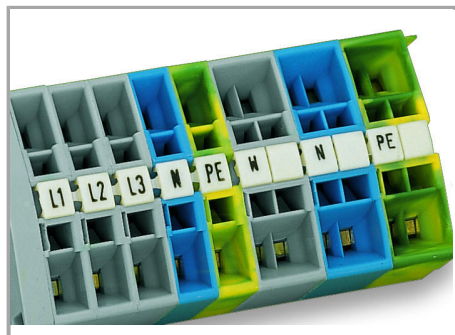

Geometrical Data

Marker/Strip width	5 mm
Marker width	5 mm

Material Data

Color	blue
Weight	6.7 g
Fire load	0.201 MJ

Commercial data

Product Group	9 (Std. Chassis Mt. Blocks)
Packaging type	BOX
Country of origin	DE
GTIN	4017332388559
Customs Tariff No.	49119900000

Counterpart

Installation Notes

Marking

Marking via Mini-WSB Quick markers.

Product family

Mini-WSB

[Show all products from the family](#)

Subject to changes. Please also observe the further product documentation!