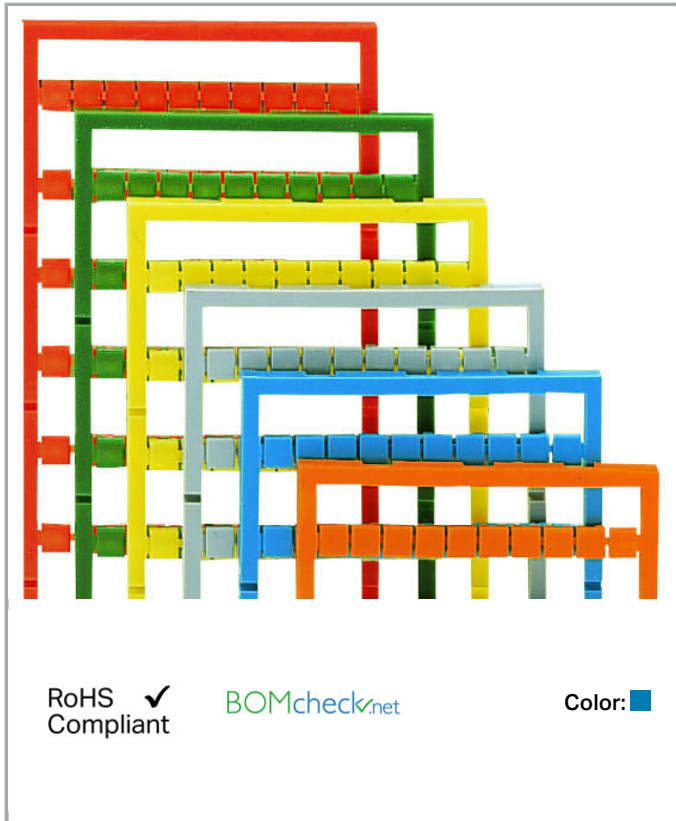

## Data sheet | Item number: 264-900/000-006

Mini-WSB marking card; as card; MARKED; 1, , 2, , 3, , 4, , 5, 47, , 48, , 49, , 50;  
not stretchable; Horizontal marking; snap-on type; blue

[www.wago.com/264-900/000-006](http://www.wago.com/264-900/000-006)

### Data

#### Technical Data

Marking	1, , 2, , 3, , 4, , 5, ; to 46, , 47, , 48, , 49, , 50, ;
Marking	1, , 2, , 3, , 4, , 5, ; to 46, , 47, , 48, , 49, , 50, ;
Aufdruck_Anzahl	1
Printing direction	Horizontal marking
Color of marking	black
Marking type	Digits
Darstellung des Aufdrucks	consecutive numbers per strip
Units per delivery form	10 strips with 10 markers per card