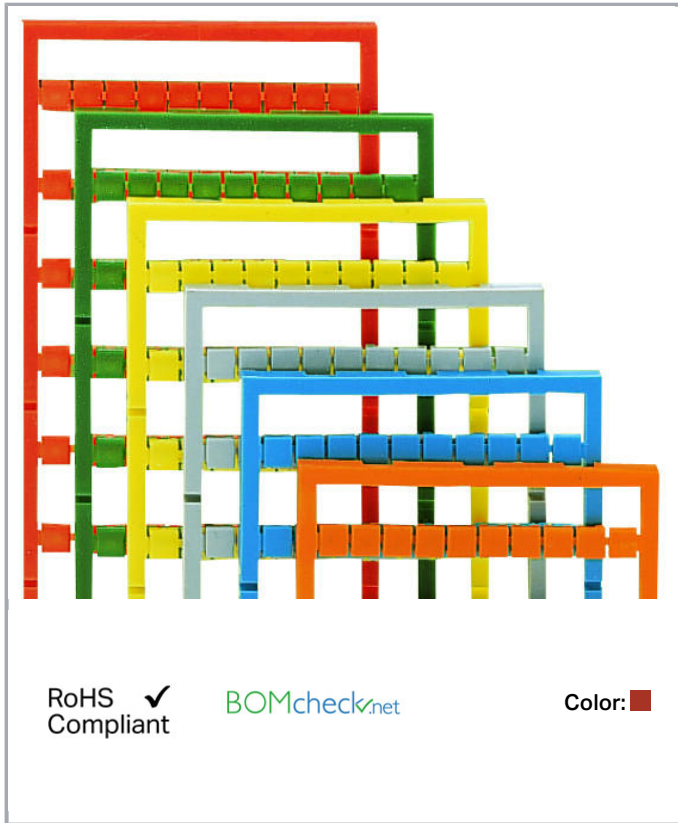

## Data sheet | Item number: 264-900/000-005

Mini-WSB marking card; as card; MARKED; 1, , 2, , 3, , 4, , 5, 47, , 48, , 49, , 50;  
not stretchable; Horizontal marking; snap-on type; red

[www.wago.com/264-900/000-005](http://www.wago.com/264-900/000-005)

### Data

#### Technical Data

Marking	1, , 2, , 3, , 4, , 5, ; to 46, , 47, , 48, , 49, , 50, ;
Marking	1, , 2, , 3, , 4, , 5, ; to 46, , 47, , 48, , 49, , 50, ;
Aufdruck_Anzahl	1
Printing direction	Horizontal marking
Color of marking	black
Marking type	Digits
Darstellung des Aufdrucks	consecutive numbers per strip
Units per delivery form	10 strips with 10 markers per card