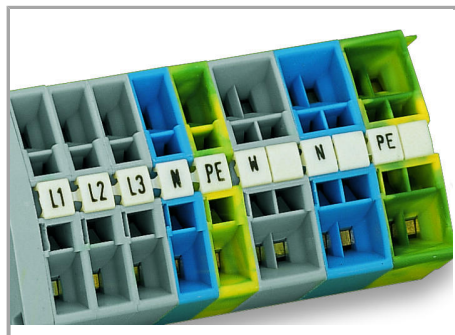

Geometrical Data

Marker/Strip width	5 mm
Marker width	5 mm

Material Data

Color	red
Weight	6.7 g
Fire load	0.201 MJ

Commercial data

Product Group	9 (Std. Chassis Mt. Blocks)
Packaging type	BOX
Country of origin	DE
GTIN	4017332697903
Customs Tariff No.	4911990000

Counterpart

Installation Notes

Marking

Marking via Mini-WSB Quick markers.

Product family

Mini-WSB

[Show all products from the family](#)

Subject to changes. Please also observe the further product documentation!