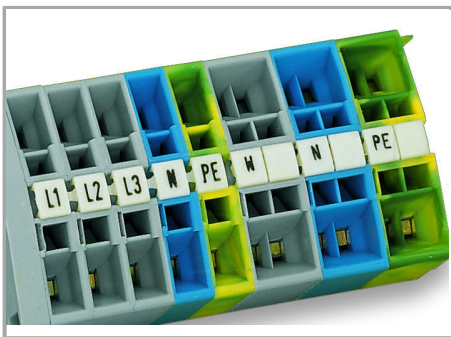

Geometrical Data

Marker/Strip width	5 mm
Marker width	5 mm

Material Data

Color	white
Weight	6.7 g
Fire load	0.201 MJ

Commercial data

Product Group	9 (Std. Chassis Mt. Blocks)
Packaging type	BOX
Country of origin	DE
GTIN	4017332275842
Customs Tariff No.	49119900000

Counterpart

Installation Notes

Marking

Marking via Mini-WSB Quick markers.

Product family

Subject to changes. Please also observe the further product documentation!

Mini-WSB

[Show all products from the family](#)