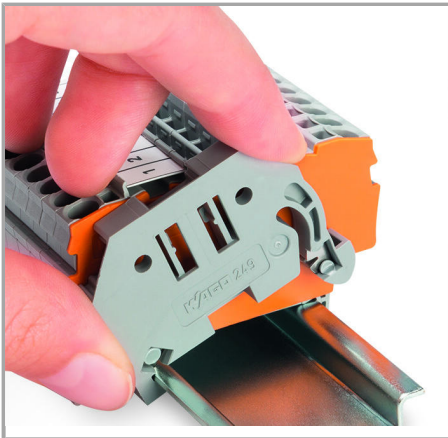

The “secret” of the excellent tight fit lies in the two small clamping plates which keep the end stop in position, even if the rails are mounted vertically.

Simply snap on and forget!

Subject to changes. Please also observe the further product documentation!

Simply snap on.

That's it!

Subject to changes. Please also observe the further product documentation!

Removing an end stop from the DIN-rail.

Subject to changes. Please also observe the further product documentation!