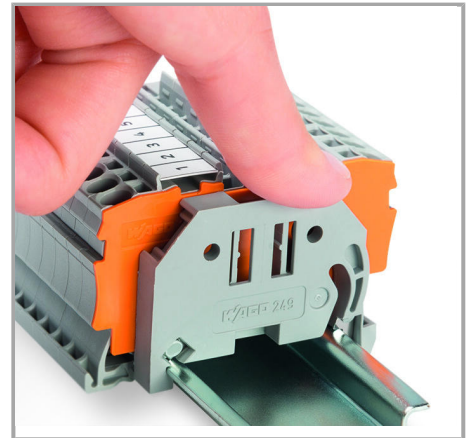

Without any tools!

This allows rail-mount terminal blocks to be safely secured, at low cost, against any movement on all DIN-35 rails per DIN EN 60715 (35 x 7.5 mm; 35 x 15 mm).

Entirely without screws!

The “secret” of the excellent tight fit lies in the two small clamping plates which keep the end stop in position, even if the rails are mounted vertically.

Simply snap on and forget!

Subject to changes. Please also observe the further product documentation!

Simply snap on.

That's it!

Subject to changes. Please also observe the further product documentation!

Removing an end stop from the DIN-rail.

Subject to changes. Please also observe the further product documentation!