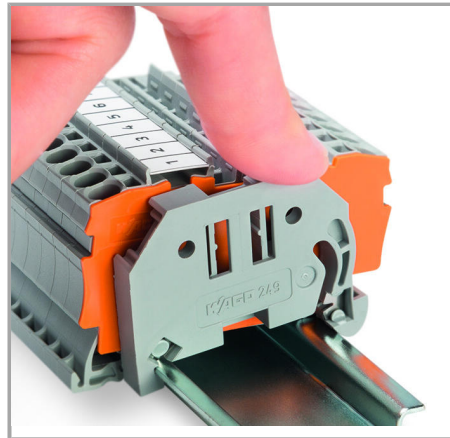

Without any tools!

This allows rail-mount terminal blocks to be safely secured, at low cost, against any movement on all DIN-35 rails per DIN EN 60715 (35 x 7.5 mm; 35 x 15 mm).

Entirely without screws!

The “secret” of the excellent tight fit lies in the two small clamping plates which keep the end stop in position, even if the rails are mounted vertically.

Simply snap on and forget!

Subject to changes. Please also observe the further product documentation!

Simply snap on.

That's it!

Subject to changes. Please also observe the further product documentation!

Removing an end stop from the DIN-rail.

Subject to changes. Please also observe the further product documentation!