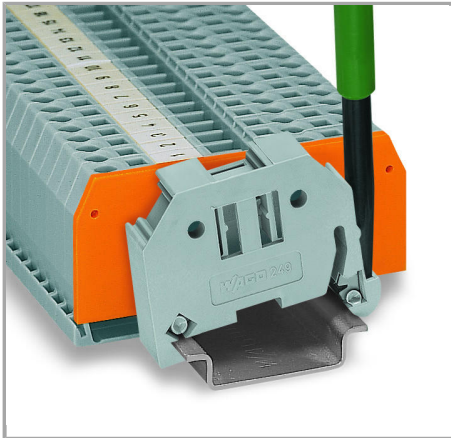

Removing an end stop from the DIN-rail.

Subject to changes. Please also observe the further product documentation!