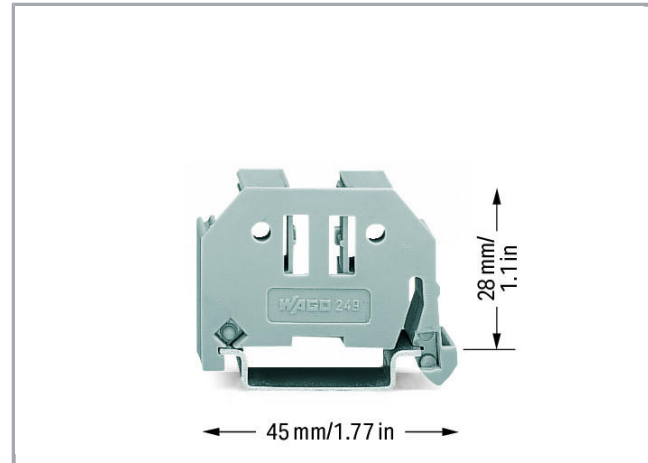

Data sheet | Item number: 249-117

Screwless end stop; 10 mm wide; for DIN-rail 35 x 15 and 35 x 7.5; gray

www.wago.com/249-117

Item description

Note:

Fit – and forget!

Assembling the new WAGO screwless end stop is as simple and quick as snapping a WAGO rail-mount terminal block onto the rail.

Without any tools!

This allows rail-mount terminal blocks to be safely secured, at low cost, against any movement on all DIN-35 rails per DIN EN 60715 (35 x 7.5 mm; 35 x 15 mm).

Entirely without screws!

The “secret” of the excellent tight fit lies in the two small clamping plates which keep the end stop in position, even if the rails are mounted vertically.

Simply snap on and forget!

Subject to changes. Please also observe the further product documentation!

Data

Technical Data

Main product function	Mounting Accessories
Type of mounting	DIN-35 rail

Geometrical Data

Width	10 mm / 0.394 inch
Height from upper-edge of DIN-35 rail	28.2 mm / 1.11 inch
Depth	45 mm / 1.772 inch