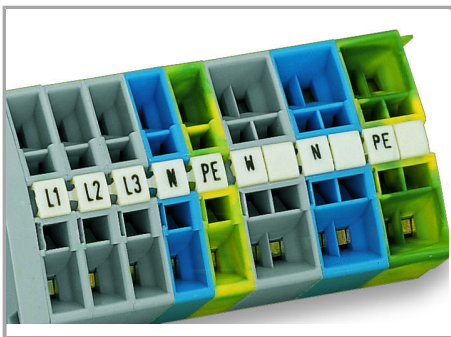

Weight	6.2 g
Fire load	0.201 MJ

Commercial data

Product Group	2 (Terminal Block Accessories)
Packaging type	BOX
Country of origin	DE
GTIN	4017332727723
Customs Tariff No.	491 19900000

Counterpart

Installation Notes

Marking

Marking via Mini-WSB Quick markers.

Product family

Mini-WSB

[Show all products from the family](#)

Subject to changes. Please also observe the further product documentation!