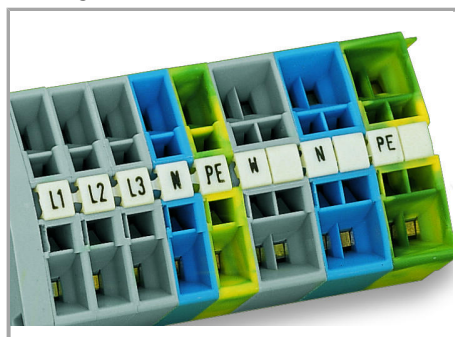

Data sheet | Item number: 248-608

Mini-WSB marking card; as card; MARKED; 101 ... 150 (2x); not stretchable;
Vertical marking; snap-on type; white

www.wago.com/248-608

Data

Technical Data

Marking	101 ... 150
Aufdruck_Anzahl	2
Printing direction	Vertical marking
Color of marking	black
Marking type	Digits
Darstellung des Aufdrucks	consecutive numbers per strip
Units per delivery form	10 strips with 10 markers per card

Geometrical Data

Marker/Strip width	5 mm
Marker width	5 mm

Material Data

Color	white
-------	-------

Subject to changes. Please also observe the further product documentation!

WAGO Kontakttechnik GmbH & Co. KG
Hansastr. 27
32423 Minden
Phone: +49571 887-0 | Fax: +49571 887-169
Email: info.de@wago.com | Web: www.wago.com

Do you have any questions about our products?
We are always happy to take your call at +49 (571) 887-44222.

Weight	6.2 g
Fire load	0.201 MJ

Commercial data

Product Group	2 (Terminal Block Accessories)
Packaging type	BOX
Country of origin	DE
GTIN	4017332133494
Customs Tariff No.	491 19900000

Counterpart

Installation Notes

Marking

Marking via Mini-WSB Quick markers.

Product family

Mini-WSB

[Show all products from the family](#)

Subject to changes. Please also observe the further product documentation!