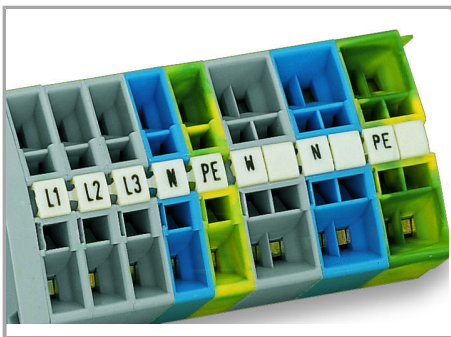

Data sheet | Item number: 248-605

Mini-WSB marking card; as card; MARKED; 31 ... 40 (10x); not stretchable;

Vertical marking; snap-on type; white

www.wago.com/248-605

Data

Technical Data

Marking	31 ... 40
Aufdruck_Anzahl	10
Printing direction	Vertical marking
Color of marking	black
Marking type	Digits
Darstellung des Aufdrucks	consecutive numbers per strip
Units per delivery form	10 strips with 10 markers per card

Geometrical Data

Marker/Strip width	5 mm
Marker width	5 mm

Material Data

Color	white
-------	-------

Subject to changes. Please also observe the further product documentation!

WAGO Kontakttechnik GmbH & Co. KG
Hansastr. 27
32423 Minden
Phone: +49571 887-0 | Fax: +49571 887-169
Email: info.de@wago.com | Web: www.wago.com

Do you have any questions about our products?
We are always happy to take your call at +49 (571) 887-44222.

Weight	6.2 g
Fire load	0.201 MJ

Commercial data

Product Group	2 (Terminal Block Accessories)
Packaging type	BOX
Country of origin	DE
GTIN	4017332133463
Customs Tariff No.	491 19900000

Counterpart

Installation Notes

Marking

Marking via Mini-WSB Quick markers.

Product family

Mini-WSB

[Show all products from the family](#)

Subject to changes. Please also observe the further product documentation!