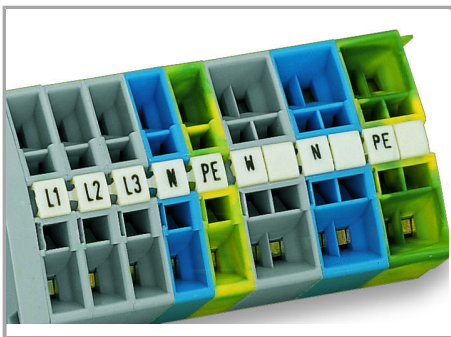

Data sheet | Item number: 248-602

Mini-WSB marking card; as card; MARKED; 1 ... 10 (10x); not stretchable;

Vertical marking; snap-on type; white

www.wago.com/248-602

Data

Technical Data

Marking	1 ... 10
Aufdruck_Anzahl	10
Printing direction	Vertical marking
Color of marking	black
Marking type	Digits
Darstellung des Aufdrucks	consecutive numbers per strip
Units per delivery form	10 strips with 10 markers per card

Geometrical Data

Marker/Strip width	5 mm
Marker width	5 mm

Material Data

Color	white
-------	-------

Subject to changes. Please also observe the further product documentation!

WAGO Kontakttechnik GmbH & Co. KG
Hansastr. 27
32423 Minden
Phone: +49571 887-0 | Fax: +49571 887-169
Email: info.de@wago.com | Web: www.wago.com

Do you have any questions about our products?
We are always happy to take your call at +49 (571) 887-44222.

Weight	6.2 g
Fire load	0.201 MJ

Commercial data

Product Group	2 (Terminal Block Accessories)
Packaging type	bag
Country of origin	DE
GTIN	4055143695213
Customs Tariff No.	491 19900000

Counterpart

Installation Notes

Marking

Marking via Mini-WSB Quick markers.

Product family

Mini-WSB

[Show all products from the family](#)

Subject to changes. Please also observe the further product documentation!