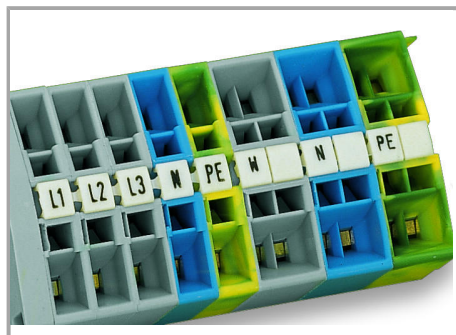

Fire load 0.201 MJ

Commercial data

Product Group	2 (Terminal Block Accessories)
Packaging type	bag
Country of origin	DE
GTIN	4055143695176
Customs Tariff No.	4911990000

Counterpart

Installation Notes

Marking

Marking via Mini-WSB Quick markers.

Product family

Mini-WSB

[Show all products from the family](#)

Subject to changes. Please also observe the further product documentation!