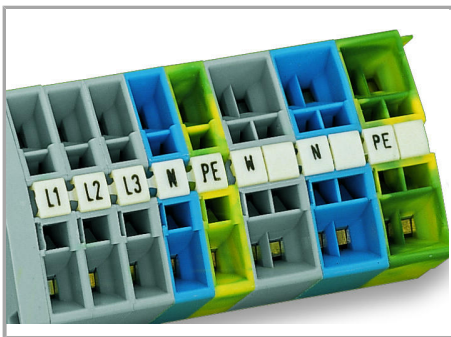

Data sheet | Item number: 248-579

Mini-WSB marking card; as card; MARKED; PEN (100x); not stretchable;
Horizontal marking; snap-on type; white

www.wago.com/248-579

Data

Technical Data

Marking	PEN
Aufdruck_Anzahl	100
Printing direction	Horizontal marking
Color of marking	black
Marking type	Symbol
Darstellung des Aufdrucks	same symbols per strip
Units per delivery form	10 strips with 10 markers per card

Geometrical Data

Marker/Strip width	5 mm
Marker width	5 mm

Material Data

Color	white
-------	-------

Subject to changes. Please also observe the further product documentation!

WAGO Kontakttechnik GmbH & Co. KG
Hansastr. 27
32423 Minden
Phone: +49571 887-0 | Fax: +49571 887-169
Email: info.de@wago.com | Web: www.wago.com

Do you have any questions about our products?
We are always happy to take your call at +49 (571) 887-44222.

Weight	6.2 g
Fire load	0.201 MJ

Commercial data

Product Group	2 (Terminal Block Accessories)
Packaging type	BOX
Country of origin	DE
GTIN	4017332423106
Customs Tariff No.	491 19900000

Counterpart

Installation Notes

Marking

Marking via Mini-WSB Quick markers.

Product family

Mini-WSB

[Show all products from the family](#)

Subject to changes. Please also observe the further product documentation!